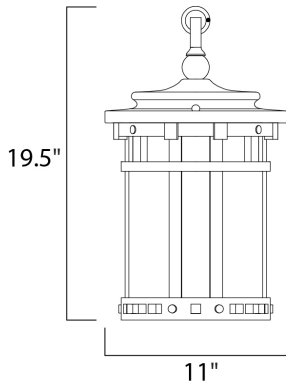

MEASUREMENTS

DIMENSION : 11" L x 11" W x 19.5" H
 MAX OAH : 93.5" OAH
 HANGING WEIGHT : 9.46 lb

LAMPING

INPUT VOLTAGE : 120V
 LUMENS : 2,016 Rated
 BULB : 3 x 40W Incandescent E12 Candelabra , 120W Total
 BULB INCLUDED : (Not Included)
 DIMMABLE : Yes