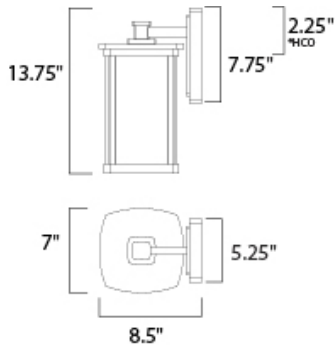

PRODUCT DESCRIPTION

Simple lines create a transitional style that fits a wide variety of exterior home design. Available in both Platinum and Bronze finish with Frosted Seedy glass in fluorescent or incandescent. Fluorescent models can easily be adapted to LED with the lamp.

MEASUREMENTS

DIMENSION : 7" W x 13.75" H x 8.5" Ext
BACK PLATE : 5.25" W x 7.75" H x 2.25" HCO
HANGING WEIGHT : 4.62 lb

LAMPING

INPUT VOLTAGE : 120V
LUMENS : 0 Rated
BULB : 1 x 60W Incandescent E26 Medium , 60W Total
BULB INCLUDED : (Not Included)
DIMMABLE : Yes

FINISHES OPTION

GLASS

Clear CL

MATERIAL

Aluminum + Glass

RATINGS

cETLus
Wet Location

ADDITIONAL

OPERATING TEMPERATURE:
-20°C (-4°F), 40°C (104°F)

Always consult a qualified electrician before installing any lighting product.