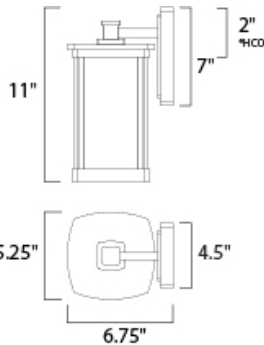

MEASUREMENTS

DIMENSION : 5.25" W x 11" H x 6.75" Ext
BACK PLATE : 4.5" W x 7" H x 2" HCO
HANGING WEIGHT : 2.97 lb

LAMPING

INPUT VOLTAGE : 120V
LUMENS : 650 Rated
BULB : 1 x 60W Incandescent E26 Medium , 60W Total
BULB INCLUDED : (Not Included)
DIMMABLE : Yes

Always consult a qualified electrician before installing any lighting product.