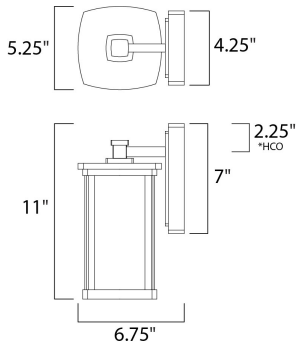

PRODUCT DESCRIPTION

The craftsman inspired Bungalow outdoor cast aluminum collection is finished in Bronze. The exterior Seedy glass adds texture while the interior Wilshire glass adds warmth. Bungalow is also available with energy-efficient fluorescent light in the Bungalow EE collection.

MEASUREMENTS

DIMENSION : 5.25" W x 11" H x 6.75" Ext
BACK PLATE : 4.25" W x 7" H x 2.25" HCO
HANGING WEIGHT : 5.06 lb

LAMPING

INPUT VOLTAGE : 120V
LUMENS : 1,150 Rated
BULB : 1 x 60W Incandescent E26 Medium , 60W Total
BULB INCLUDED : (Not Included)
DIMMABLE : Yes

FINISHES OPTION

Bronze

GLASS

Seedy and Wilshire CDWS

MATERIAL

Aluminum + Glass

RATINGS

cETLus
Wet Location

ADDITIONAL

INSTALL UP/DOWN: Up
RATED LIFE 2500 Hours
OPERATING TEMPERATURE:
-20°C (-4°F), 40°C (104°F)

Always consult a qualified electrician before installing any lighting product.