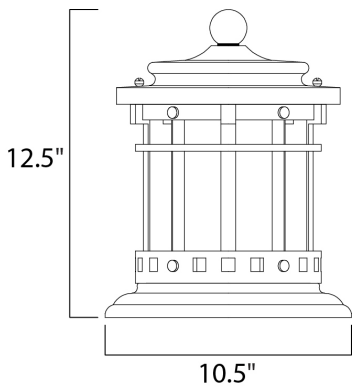

PRODUCT DESCRIPTION

Santa Barbara Cast is a transitional style collection from Maxim Lighting International in Sienna finish with Seedy glass.

MEASUREMENTS

DIMENSION : 10.5" L x 10.5" W x 12.5" H
 HANGING WEIGHT : 5.28 lb

LAMPING

INPUT VOLTAGE : 120V
 LUMENS : 2,016 Rated
 BULB : 3 x 40W Incandescent E12 Candelabra , 120W Total
 BULB INCLUDED : (Not Included)
 DIMMABLE : Yes

FINISHES OPTION

 Sienna

GLASS

Seedy CD

MATERIAL

Die Cast Aluminum