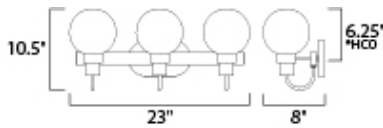

\*height from center of outlet to the top of the fixture

**MEASUREMENTS**

DIMENSION : 23" W x 10.5" H x 8" Ext  
 BACK PLATE : 7.88" W 6.25" HCO  
 HANGING WEIGHT : 5.36 lb

**LAMPING**

INPUT VOLTAGE : 120V  
 LUMENS : 0 Rated  
 BULB : 3 x 60W Incandescent E12 Candelabra , 180W Total  
 BULB INCLUDED : (Not Included)  
 DIMMABLE : Yes