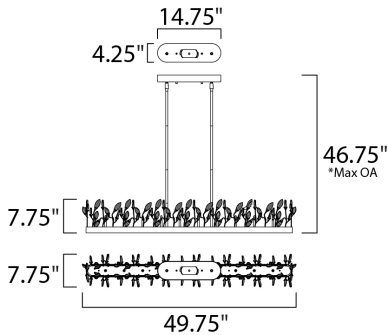

**PRODUCT DESCRIPTION**

Hand formed wire stems finished in a rich Gold Leaf support delicate petals of Cognac crystal that create a beautiful garden of light. Petite G4 xenon lamps add brilliance and life to the sculpture.

**MEASUREMENTS**

DIMENSION : 49.75" L x 7.75" W x 7.75" H  
 MAX OAH : 46.75" OAH  
 CANOPY : 4.25" W x 1.5" H x 14.75" L  
 HANGING WEIGHT : 23.85 lb  
 WIRE LENGTH : 120"

**LAMPING**

INPUT VOLTAGE : 120V  
 BULB : 1 x 20W Xenon 12V G4 , 200W Total  
 BULB INCLUDED : (Included)  
 DIMMABLE : Yes  
 LIGHTING\_DIRECTION : Up