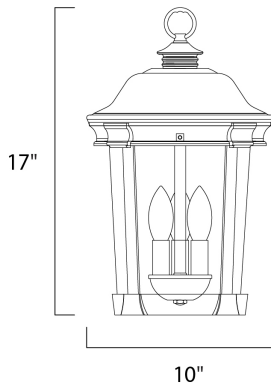

PRODUCT DESCRIPTION

Dover Cast is a traditional, Mediterranean style collection from Maxim Lighting International in Bronze finish with Seedy glass.

MEASUREMENTS

DIMENSION : 10" L x 10" W x 17" H
 HANGING WEIGHT : 5.02 lb