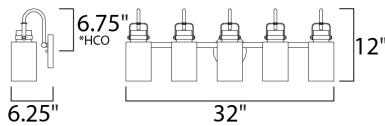

MEASUREMENTS

DIMENSION : 32" W x 12" H x 6.25" Ext
 BACK PLATE : 5.11" W x 5.11" H x 6.7" HCO
 HANGING WEIGHT : 2 lb

LAMPING

INPUT VOLTAGE : 120V
 LUMENS : 0 Rated
 BULB : 5 x 60W Incandescent E26 Medium , 300W Total
 BULB INCLUDED : (Not Included)
 DIMMABLE : Yes