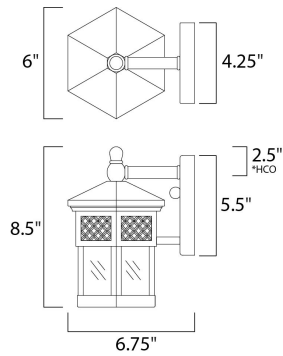

PRODUCT DESCRIPTION

Scottsdale is a traditional, Mediterranean style collection from Maxim Lighting International in Country Forge finish with Seedy glass.

MEASUREMENTS

DIMENSION : 6" W x 8.5" H x 6.75" Ext
BACK PLATE : 4.25" W x 5.5" H x 2.5" HCO
HANGING WEIGHT : 3.35 lb

LAMPING

INPUT VOLTAGE : 120V
LUMENS : 1,150 Rated
BULB : 1 x 60W Incandescent E26 Medium , 60W Total
BULB INCLUDED : (Not Included)
DIMMABLE : Yes

FINISHES OPTION

Country Forge

GLASS

Seedy CD

MATERIAL

Steel + Glass

RATINGS

cETLus
Wet Location

ADDITIONAL

RATED LIFE 2500 Hours
OPERATING TEMPERATURE:
-20°C (-4°F), 40°C (104°F)

Always consult a qualified electrician before installing any lighting product.