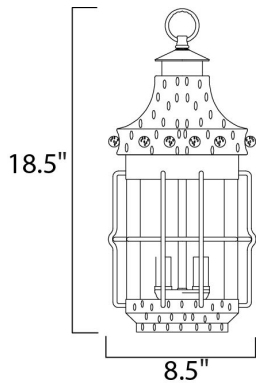

PRODUCT DESCRIPTION

Nantucket is a traditional, early American style collection from Maxim Lighting International in Country Forge finish with Seedy glass.

MEASUREMENTS

DIMENSION : 8.5" L x 8.5" W x 18.5" H
 MAX OAH : 92.75" OAH
 HANGING WEIGHT : 9.92 lb

LAMPING

INPUT VOLTAGE : 120V
 LUMENS : 2,016 Rated
 BULB : 3 x 60W Incandescent E12 Candelabra , 180W Total
 BULB INCLUDED : (Not Included)
 DIMMABLE : Yes

FINISHES OPTION

 Country Forge

GLASS

Seedy CD

MATERIAL