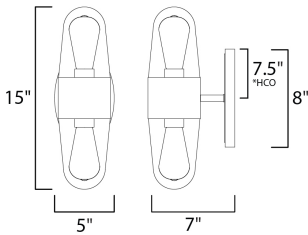

LAMPING

INPUT VOLTAGE : 120V
LUMENS : 520 Rated (460 Del.)
BULB : 2 x 60W Incandescent E26 Medium , 120W Total
BULB INCLUDED : (Included)
DIMMABLE : Yes
LIGHTING_DIRECTION : Up/Down