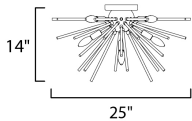

**PRODUCT DESCRIPTION**

A dazzling burst of Clear glass rods extend from a classic sputnik shape finished in a bright Polished Chrome or warm Satin Brass. Available in two sizes of pendants and as a ceiling fixture, this unique look is a statement piece designed to attract attention.

**MEASUREMENTS**

DIMENSION : 25" L x 25" W x 14" H  
 CANOPY : 6" W x 0.75" H x 6" L  
 HANGING WEIGHT : 3 lb

**LAMPING**

INPUT VOLTAGE : 120V  
 BULB : 8 x 60W Incandescent E12 Candelabra , 360W Total  
 BULB INCLUDED : (Not Included)  
 DIMMABLE : Y