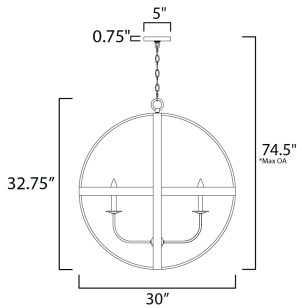

**FINISHES OPTION**

-  Antique Pecan / Black
-  Barn Wood / Black

**MATERIAL**

Steel

**RATINGS**

cULus  
Dry Location

**ADDITIONAL**

ADJUSTABLE  
SLOPE: 90  
RATED LIFE NA Hours  
OPERATING TEMPERATURE:  
-20°C (-4°F), 40°C (104°F)

\*max overall height

**MEASUREMENTS**

- DIMENSION : 30" L x 30" W x 32.75" H
- MAX OAH : 74.5" OAH
- CANOPY : 5" W x 0.75" H x 5" L
- HANGING WEIGHT : 11.66 lb

**LAMPING**

- INPUT VOLTAGE : 120V
- BULB : 6 x 60W Incandescent E12 Candelabra , 360W Total
- BULB INCLUDED : (Not Included)
- DIMMABLE : Yes