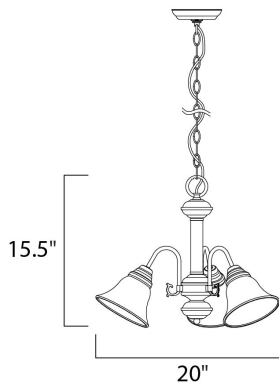

**MEASUREMENTS**

DIMENSION : 20" L x 20" W x 15.5" H  
 HANGING WEIGHT : 6.39 lb

**LAMPING**

INPUT VOLTAGE : 120V  
 LUMENS : 3,450 Rated  
 BULB : 3 x 60W Incandescent E26 Medium , 180W Total  
 BULB INCLUDED : (Not Included)  
 DIMMABLE : Yes