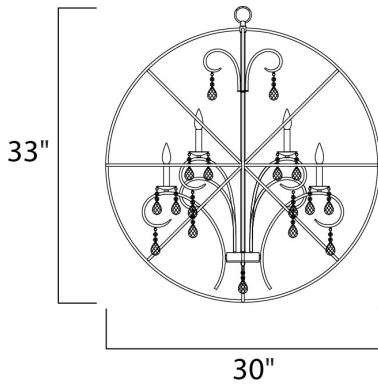

**FINISHES OPTION**

-  Anthracite / Polished Nickel
-  Oil Rubbed Bronze

**MATERIAL**

Steel + Crystal

**RATINGS**

cULus  
Dry Location

**ADDITIONAL**

ADJUSTABLE  
OPERATING TEMPERATURE:  
-20°C (-4°F), 40°C (104°F)

**MEASUREMENTS**

- DIMENSION : 30" L x 30" W x 33" H
- MAX OAH : 69" OAH
- HANGING WEIGHT : 21.56 lb

**LAMPING**

- INPUT VOLTAGE : 120V
- LUMENS : 0 Rated
- BULB : 9 x 60W Incandescent E12 Candelabra , 540W Total
- BULB INCLUDED : (Not Included)
- DIMMABLE : Yes