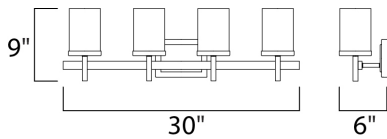

PRODUCT DESCRIPTION

Square glass shades ride upon a rectangular bar to create geometry at its best. Available in Polished Chrome with Satin White glass and Satin Nickel and white Linen glass.