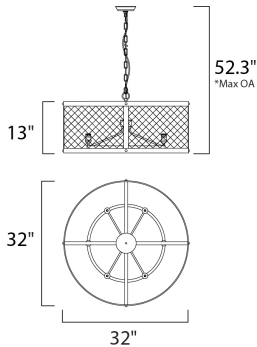

*max overall height of fixture

MEASUREMENTS

DIMENSION : 32" L x 32" W x 13" H
 HANGING WEIGHT : 15.16 lb

LAMPING

INPUT VOLTAGE : 120V
 LUMENS : 0 Rated
 BULB : 6 x 60W Incandescent E26 Medium , 360W Total
 BULB INCLUDED : (Not Included)
 DIMMABLE : Yes