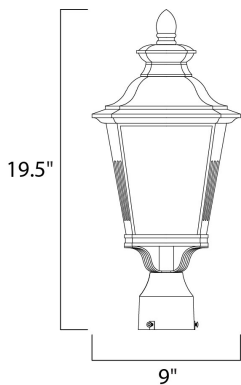

PRODUCT DESCRIPTION

Knoxville is an updated take on the traditional lantern style. Finished in Bronze and with the option of Clear or Frosted glass, our Incandescent version is sure to wow.

MEASUREMENTS

DIMENSION : 9" L x 9" W x 19.5" H
 HANGING WEIGHT : 4.11 lb

LAMPING

INPUT VOLTAGE : 120V
 LUMENS : 0 Rated
 BULB : 1 x 60W Incandescent E26 Medium , 60W Total
 BULB INCLUDED : (Not Included)
 DIMMABLE : Yes