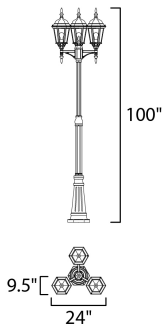

**PRODUCT DESCRIPTION**

Poles is a traditional style from Maxim Lighting International in Black, or Rust Patina finish.

**MEASUREMENTS**

DIMENSION : 24" W x 100" H  
 MAX OAH : 5.67" W x 5.67" H  
 HANGING WEIGHT : 24.2 lb