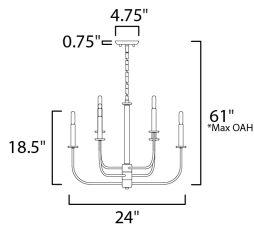

**FINISHES OPTION**

-  Black / Satin Nickel
-  Satin Brass

**MATERIAL**

Steel

**RATINGS**

cULus  
Dry Location

**ADDITIONAL**

SLOPE: 30  
OPERATING TEMPERATURE:  
-20°C (-4°F), 40°C (104°F)

**MEASUREMENTS**

- DIMENSION : 24" L x 24" W x 18" H
- MAX OAH : 62.5" OAH
- CANOPY : 4.75" W x 0.75" H x 4.75" L
- HANGING WEIGHT :

**LAMPING**

- INPUT VOLTAGE : 120V
- BULB : 6 x 60W Incandescent E12 Candelabra , 360W Total
- BULB INCLUDED : (Not Included)
- DIMMABLE : Y