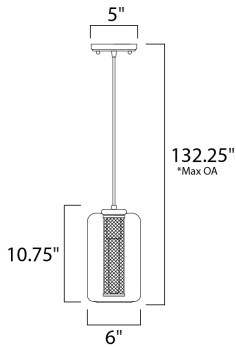

PRODUCT DESCRIPTION

*max overall height

MEASUREMENTS

DIMENSION : 6" L x 6" W x 10.75" H
 MAX OAH : 132.25" OAH
 CANOPY : 5" W x 0.75" H x 5" L
 HANGING WEIGHT : 3.52 lb

LAMPING

INPUT VOLTAGE : 120V
 LUMENS : 0 Rated
 BULB : 1 x 60W Incandescent E26 Medium , 60W Total
 BULB INCLUDED : (Not Included)
 DIMMABLE : Yes

FINISHES OPTION

 Black / Satin Brass

GLASS

Clear CL

MATERIAL

Steel+Glass

RATINGS

cULus
 Dry Location