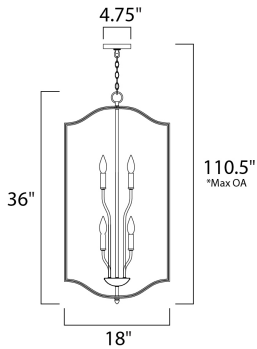

*max overall height

MEASUREMENTS

- DIMENSION : 18" L x 18" W x 36" H
- MAX OAH : 110.5" OAH
- CANOPY : 4.75" W x 0.75" H x 4.75" L
- HANGING WEIGHT : 12.25 lb

LAMPING

- LUMENS : 3,600 Rated
- BULB : 6 x 60W Incandescent E12 Candelabra , 360W Total
- BULB INCLUDED : (Not Included)
- DIMMABLE : Yes