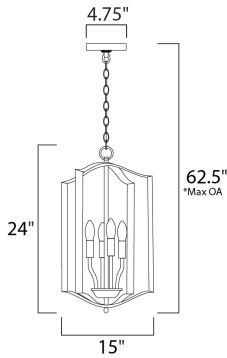

*max overall height

MEASUREMENTS

- DIMENSION : 15" L x 15" W x 24" H
- MAX OAH : 62.5" OAH
- CANOPY : 4.75" W x 0.75" H x 4.75" L
- HANGING WEIGHT : 6.5 lb

LAMPING

- LUMENS : 2,400 Rated
- BULB : 4 x 60W Incandescent E12 Candelabra , 240W Total
- BULB INCLUDED : (Not Included)
- DIMMABLE : Yes