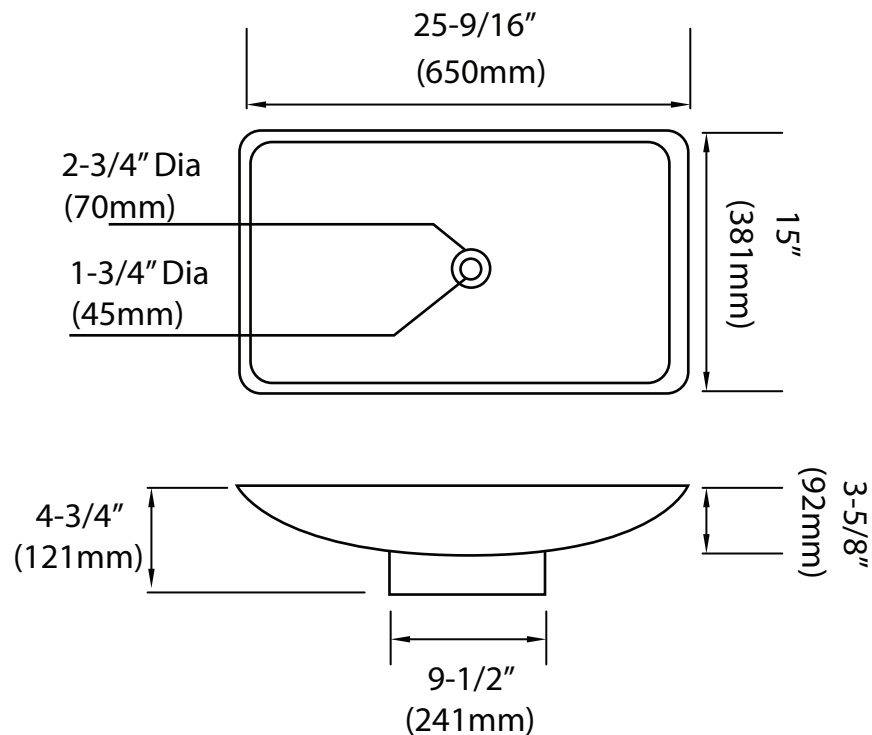

COMPLIANCE

CSA B45.5-11/IAPMO Z124-11
ADA Compatible

For clarification, please contact Madeli Customer Care at (800)-819-6988 or (305)-718-8817 Ext. 1

All dimensions are approximate and subject to standard tolerance. Specifications subject to change without prior notice.