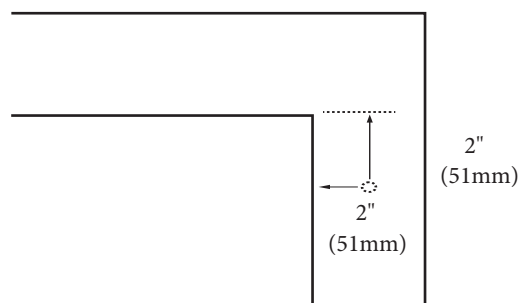

- QSA1812-24-110-XX - Single faucet (as shown)
- QSA1812-24-130-XX - 8" widespread

Quartzstone Countertop – 24"

Specification & Installation Guide

FEATURES

- Design: Quartzstone Countertop
- Material: Quartz composite.
- Dimension: 23-7/8" (606 mm)L x 18-5/16" (465 mm)W x 1-1/4" (30 mm)H
- Basin cut-out for Madeli under mount sink CB-1813.
- Faucet hole(s): Single or 8" widespread.
- Backsplash is not included.
- Packaging Dimensions: 27" (686 mm) x 21" (534 mm) x 4" (102 mm)
- Gross Weight: 31 lbs (14 kg)

FINISHES

- White (WH)
- Soft-Grey (SG)
- White Carrara (WC)

TOP VIEW

UNDER SIDE VIEW (CLIP POSITIONS)

For clarification, please contact Madeli Customer Care at (800)-819-6988 or (305)-718-8817 Ext. 1

All dimensions are approximate and subject to standard tolerance. Specifications subject to change without prior notice.