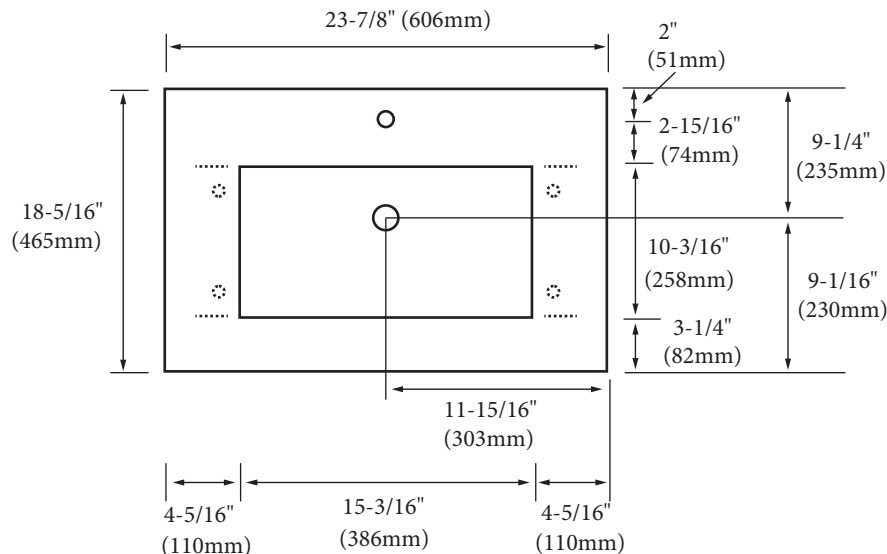

- QSA1812-24-110-XX - Single faucet (as shown)
- QSA1812-24-130-XX - 8" widespread

Quartzstone Countertop – 24"

Specification & Installation Guide

FEATURES

- Design: Quartzstone Countertop
- Material: Quartz composite.
- Dimension: 23-7/8" (606 mm)L x 18-5/16" (465 mm)W x 1-1/4" (30 mm)H
- Basin cut-out for Madeli under mount sink CB-1813.
- Faucet hole(s): Single or 8" widespread.
- Backsplash is not included.
- Packaging Dimensions: 27" (686 mm) x 21" (534 mm) x 4" (102 mm)
- Gross Weight: 31 lbs (14 kg)

FINISHES

- White (WH)
- Soft-Grey (SG)
- White Carrara (WC)

TOP VIEW

UNDER SIDE VIEW (CLIP POSITIONS)

For clarification, please contact Madeli Customer Care at (800)-819-6988 or (305)-718-8817 Ext. 1

All dimensions are approximate and subject to standard tolerance. Specifications subject to change without prior notice.