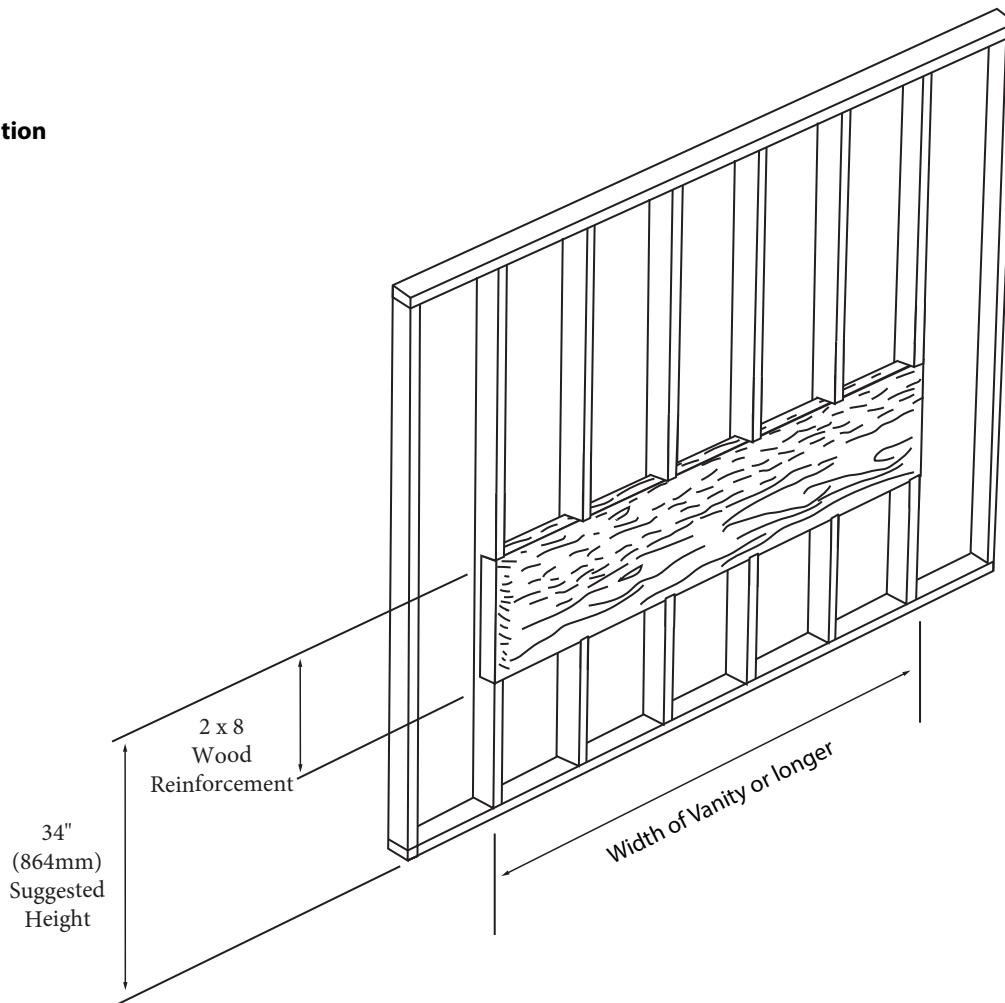

Bolano - 42"

Specification & Installation Guide

Features

- Wall hung 42" vanity: 24-3/8" (620mm) H x 18" (458mm) D x 41-5/8" (1058mm) W
- Furniture grade plywood layered with solid wood veneer and protected with several coats of polyurethane (No particle board or MDF used).
- Matching finish inside out
- Two fully adjustable drawers with full-extension soft-close European hardware.
- Bottom drawer includes adjustable tempered glass dividers and retainers

Bolano - 42"

Specification & Installation Guide

TOP VIEW

BACK VIEW

Bolano - 42" Specification & Installation Guide

FRONT VIEW

TYPICAL INSTALLATION

The typical dimensions shown will result in vanity cabinet height of 34" (864mm). Depending on the countertop selected, the total height will vary from 35-1/4" (895mm) to 36-1/2" (927mm). For above-counter vessels with typical heights between 4" and 6", it is suggested to lower the cabinet to 31" (785mm). If alternate heights are desired, adjust the rough-in and backing material heights using the dimensions provided.

Bolano - 42"

Specification & Installation Guide

INSTALLATION INSTRUCTIONS

Item	French Cleat	#10 x 2" Screws	Anchors	Screw	Silicone (not included)
Qty.	1	4	3	3	1
					

STEP 1

Wall Preparation

For clarification, please contact Madeli Customer Care at (800)-819-6988 or (305)-718-8817 Ext. 1

All dimensions are approximate and subject to standard tolerance. Specifications subject to change without prior notice.

Bolano - 42"

Specification & Installation Guide

STEP 2

Install French Cleat

STEP 3

Place vanity on French Cleat