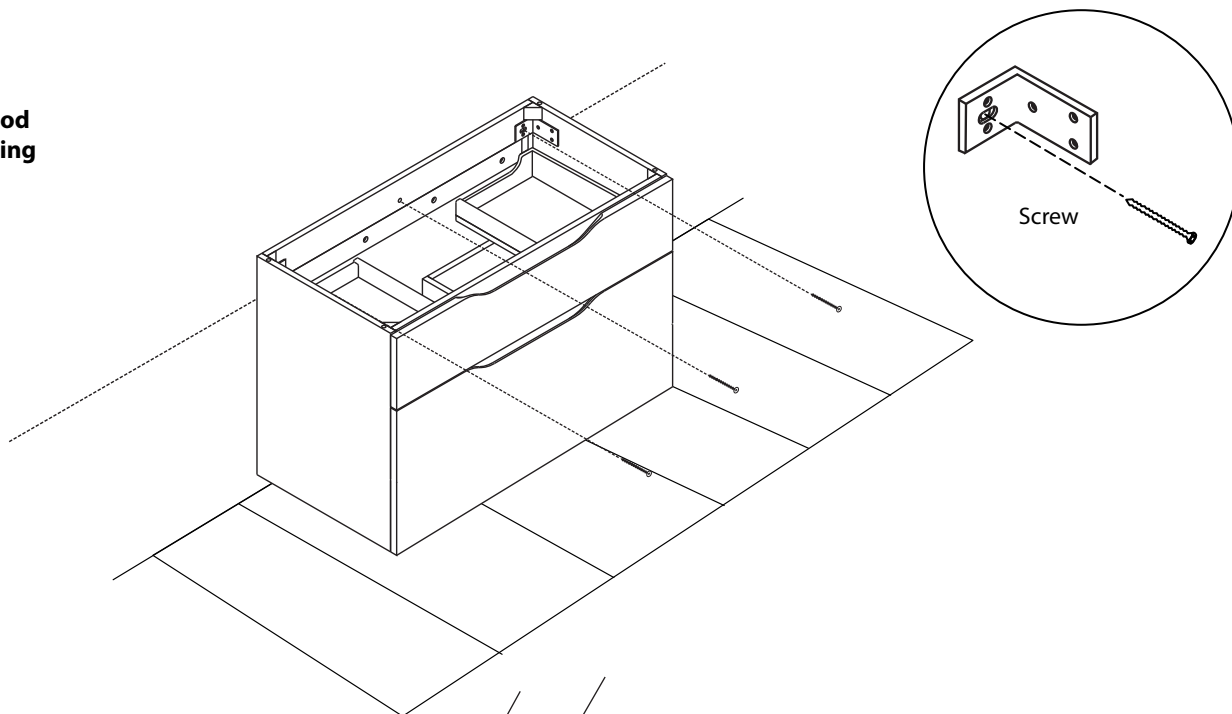

All dimensions are approximate and subject to standard tolerance. Specifications subject to change without prior notice.

Bolano - 42"

Specification & Installation Guide

STEP 2

Install French Cleat

STEP 3

Place vanity on French Cleat

French Cleat is only to level the vanity. It is not designed for permanent support. Cabinet needs to be secured to wood backing material.

Bolano - 42"

Specification & Installation Guide

STEP 4

Secure vanity to wood reinforcement backing