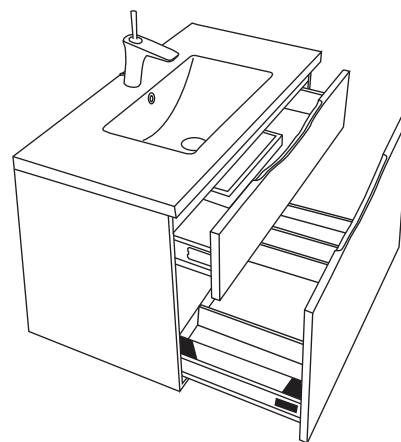

Bolano - 42"

Specification & Installation Guide

Features

- Wall hung 42" vanity: 24-3/8" (620mm) H x 18" (458mm) D x 41-5/8" (1058mm) W
- Furniture grade plywood layered with solid wood veneer and protected with several coats of polyurethane (No particle board or MDF used).
- Matching finish inside out
- Two fully adjustable drawers with full-extension soft-close European hardware.
- Bottom drawer includes adjustable tempered glass dividers and retainers

Package Dimensions

43" x 21" x 28"

Weight

123 lbs. / 56 kgs

SIDE VIEW

For clarification, please contact Madeli Customer Care at (800)-819-6988 or (305)-718-8817 Ext. 1

All dimensions are approximate and subject to standard tolerance. Specifications subject to change without prior notice.

Bolano - 42"

Specification & Installation Guide

TOP VIEW

BACK VIEW

Bolano - 42" Specification & Installation Guide

FRONT VIEW

TYPICAL INSTALLATION

The typical dimensions shown will result in vanity cabinet height of 34" (864mm). Depending on the countertop selected, the total height will vary from 35-1/4" (895mm) to 36-1/2" (927mm). For above-counter vessels with typical heights between 4" and 6", it is suggested to lower the cabinet to 31" (785mm). If alternate heights are desired, adjust the rough-in and backing material heights using the dimensions provided.