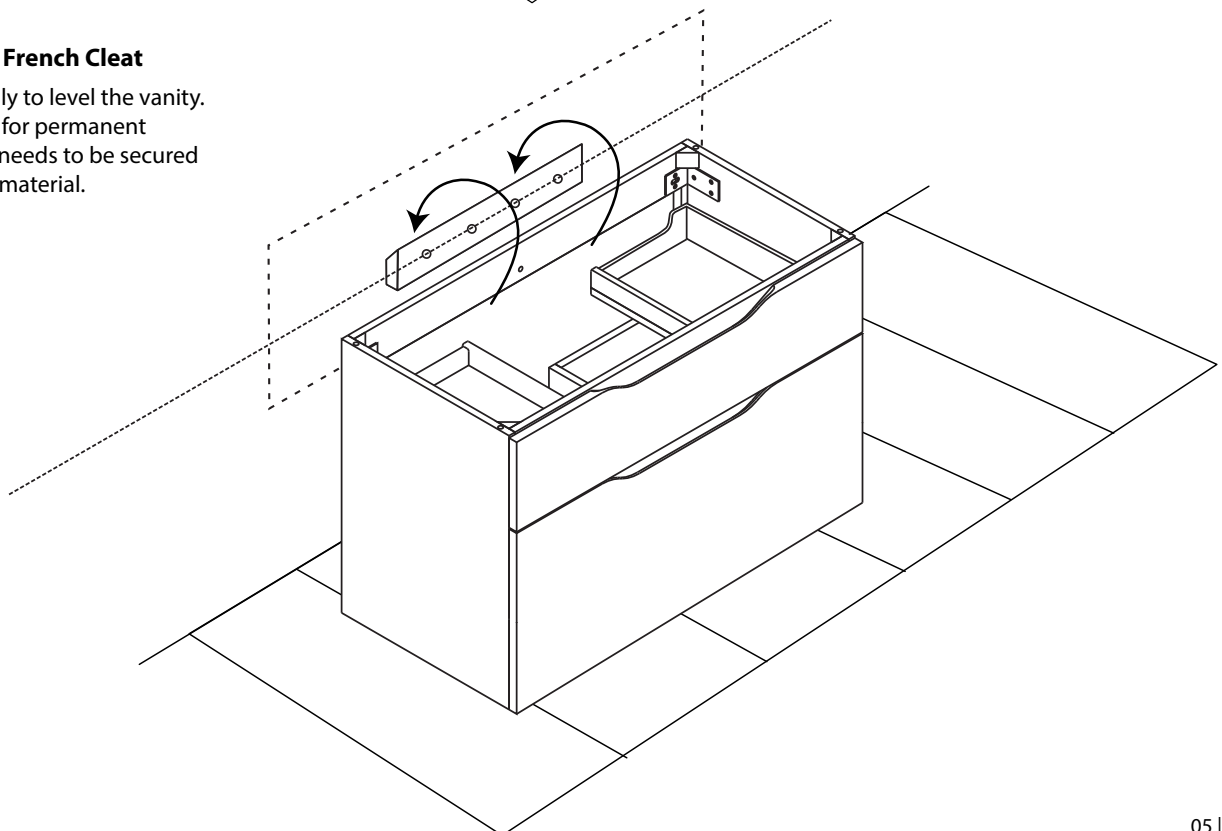

STEP 3

Place vanity on French Cleat

French Cleat is only to level the vanity. It is not designed for permanent support. Cabinet needs to be secured to wood backing material.