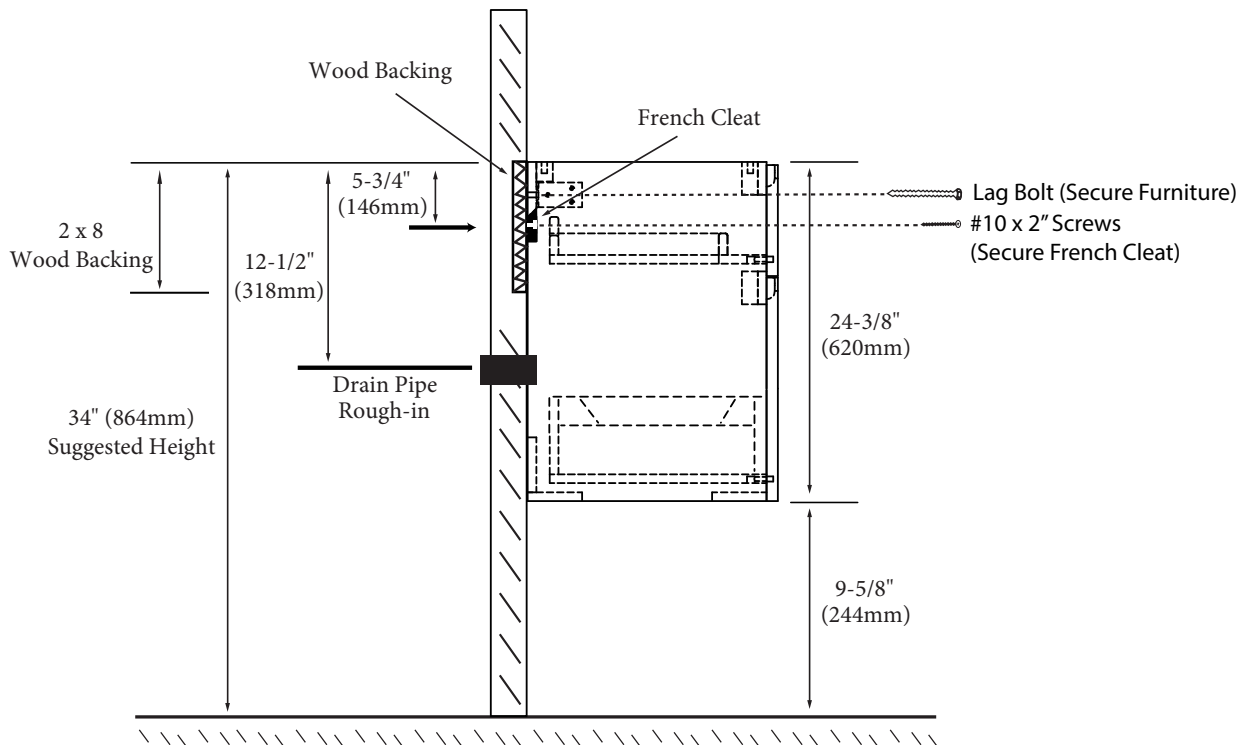

Bolano - 42"

Specification & Installation Guide

Features

- Wall hung 42" vanity: 24-3/8" (620mm) H x 18" (458mm) D x 41-5/8" (1058mm) W
- Furniture grade plywood layered with solid wood veneer and protected with several coats of polyurethane (No particle board or MDF used).
- Matching finish inside out
- Two fully adjustable drawers with full-extension soft-close European hardware.
- Bottom drawer includes adjustable tempered glass dividers and retainers

Package Dimensions

43" x 21" x 28"

Weight

123 lbs. / 56 kgs

SIDE VIEW

For clarification, please contact Madeli Customer Care at (800)-819-6988 or (305)-718-8817 Ext. 1

All dimensions are approximate and subject to standard tolerance. Specifications subject to change without prior notice.

Bolano - 42"

Specification & Installation Guide

TOP VIEW

BACK VIEW

Bolano - 42" Specification & Installation Guide

FRONT VIEW

TYPICAL INSTALLATION

The typical dimensions shown will result in vanity cabinet height of 34" (864mm). Depending on the countertop selected, the total height will vary from 35-1/4" (895mm) to 36-1/2" (927mm). For above-counter vessels with typical heights between 4" and 6", it is suggested to lower the cabinet to 31" (785mm). If alternate heights are desired, adjust the rough-in and backing material heights using the dimensions provided.

All dimensions are approximate and subject to standard tolerance. Specifications subject to change without prior notice.

Bolano - 42"

Specification & Installation Guide

STEP 2

Install French Cleat

STEP 3

Place vanity on French Cleat