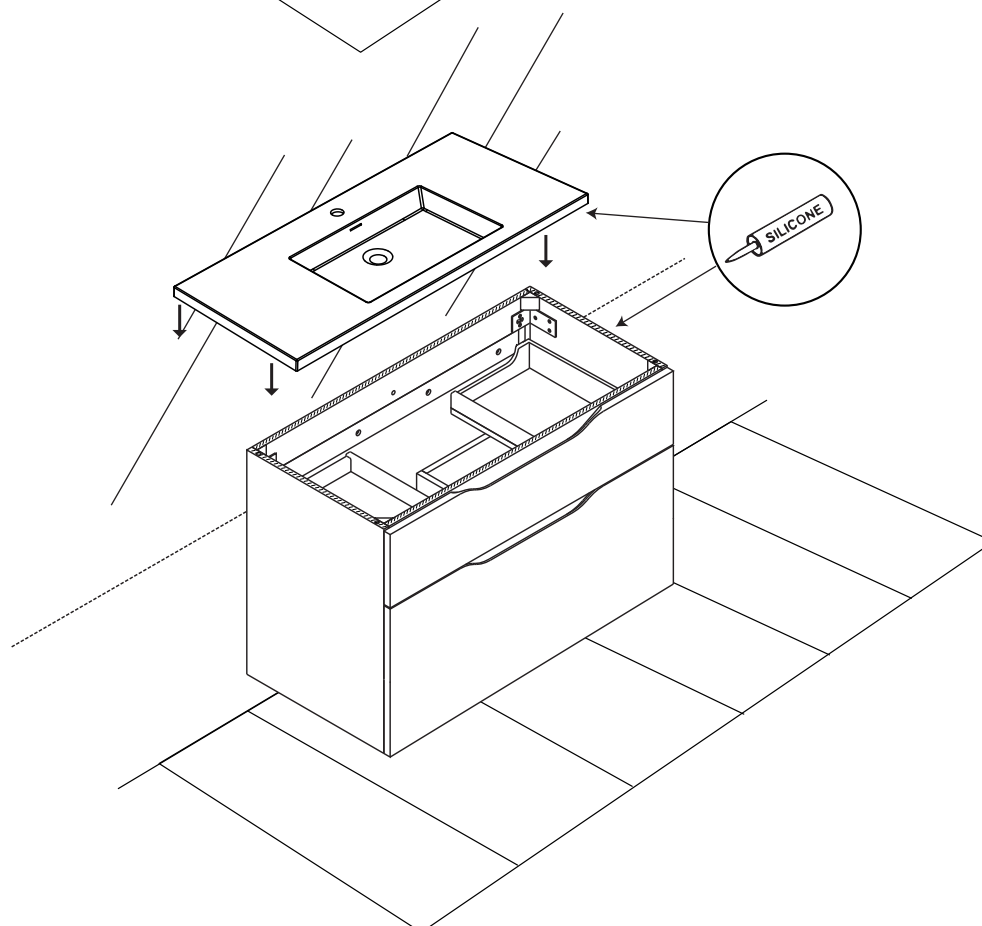

STEP 5

Install countertop with Silicone

For clarification, please contact Madeli Customer Care at (800)-819-6988 or (305)-718-8817 Ext. 1
All dimensions are approximate and subject to standard tolerance. Specifications subject to change without prior notice.