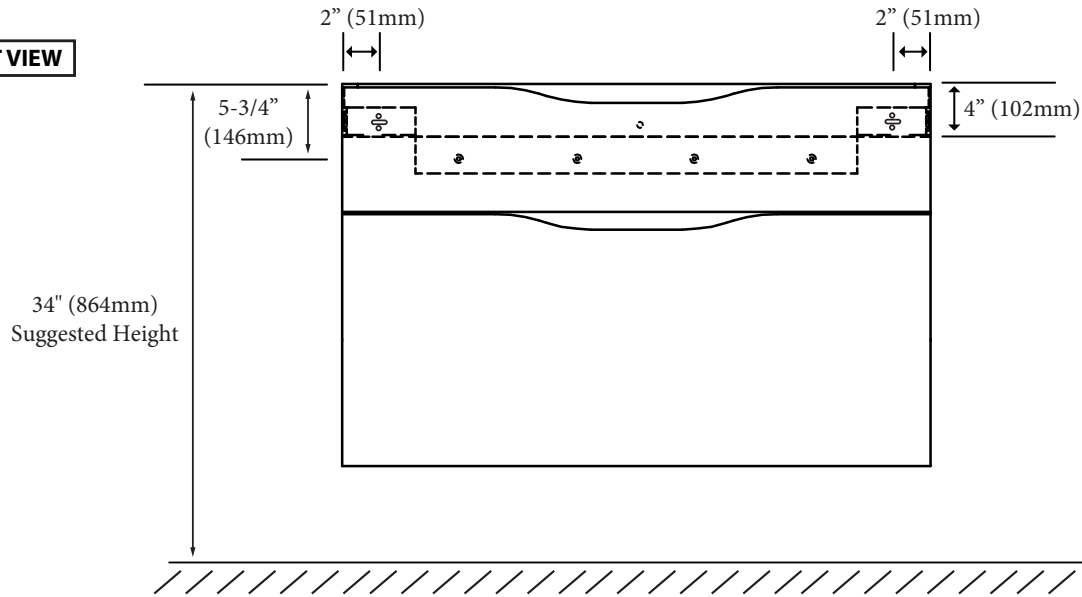

Bolano - 42"

Specification & Installation Guide

Features

- Wall hung 42" vanity: 24-3/8" (620mm) H x 18" (458mm) D x 41-5/8" (1058mm) W
- Furniture grade plywood layered with solid wood veneer and protected with several coats of polyurethane (No particle board or MDF used).
- Matching finish inside out
- Two fully adjustable drawers with full-extension soft-close European hardware.
- Bottom drawer includes adjustable tempered glass dividers and retainers

Package Dimensions

43" x 21" x 28"

Weight

123 lbs. / 56 kgs

SIDE VIEW

For clarification, please contact Madeli Customer Care at (800)-819-6988 or (305)-718-8817 Ext. 1

All dimensions are approximate and subject to standard tolerance. Specifications subject to change without prior notice.

Bolano - 42"

Specification & Installation Guide

TOP VIEW

BACK VIEW

Bolano - 42" Specification & Installation Guide

FRONT VIEW

TYPICAL INSTALLATION

The typical dimensions shown will result in vanity cabinet height of 34" (864mm). Depending on the countertop selected, the total height will vary from 35-1/4" (895mm) to 36-1/2" (927mm). For above-counter vessels with typical heights between 4" and 6", it is suggested to lower the cabinet to 31" (785mm). If alternate heights are desired, adjust the rough-in and backing material heights using the dimensions provided.