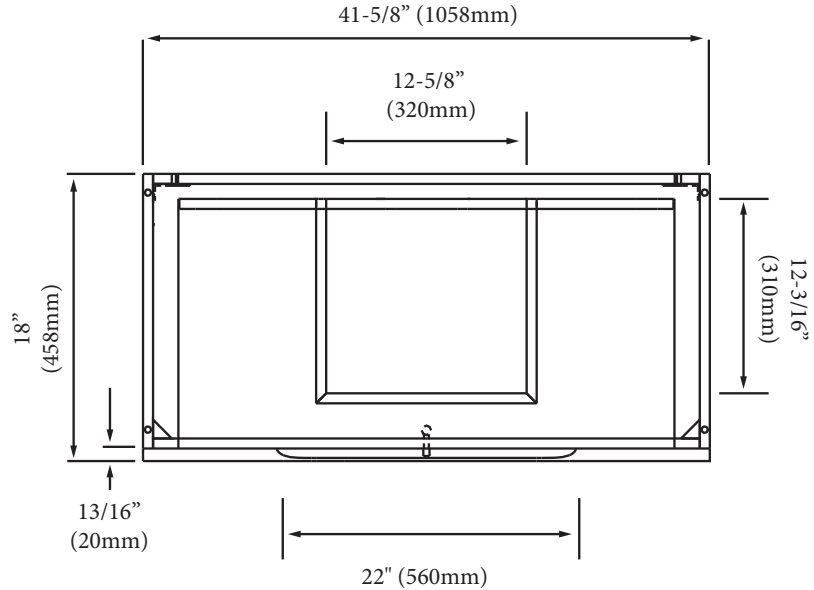

Bolano - 42"

Specification & Installation Guide

Features

- Wall hung 42" vanity: 24-3/8" (620mm) H x 18" (458mm) D x 41-5/8" (1058mm) W
- Furniture grade plywood layered with solid wood veneer and protected with several coats of polyurethane (No particle board or MDF used).
- Matching finish inside out
- Two fully adjustable drawers with full-extension soft-close European hardware.
- Bottom drawer includes adjustable tempered glass dividers and retainers

Package Dimensions

43" x 21" x 28"

Weight

123 lbs. / 56 kgs

SIDE VIEW

For clarification, please contact Madeli Customer Care at (800)-819-6988 or (305)-718-8817 Ext. 1

All dimensions are approximate and subject to standard tolerance. Specifications subject to change without prior notice.

Bolano - 42"

Specification & Installation Guide

TOP VIEW

BACK VIEW

Bolano - 42" Specification & Installation Guide

FRONT VIEW

TYPICAL INSTALLATION

The typical dimensions shown will result in vanity cabinet height of 34" (864mm). Depending on the countertop selected, the total height will vary from 35-1/4" (895mm) to 36-1/2" (927mm). For above-counter vessels with typical heights between 4" and 6", it is suggested to lower the cabinet to 31" (785mm). If alternate heights are desired, adjust the rough-in and backing material heights using the dimensions provided.