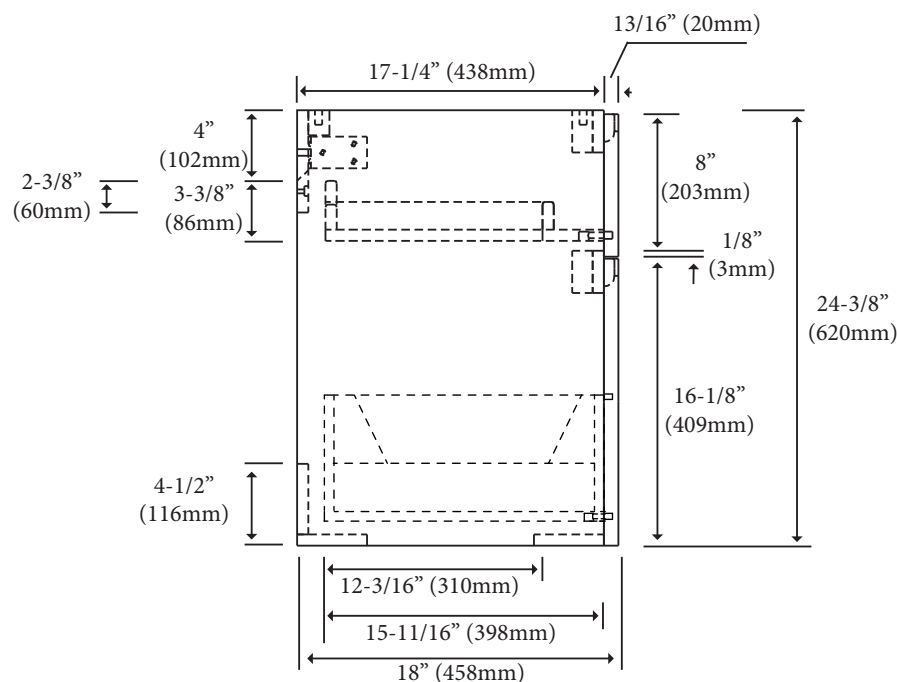

Bolano - 42"

Specification & Installation Guide

Features

- Wall hung 42" vanity: 24-3/8" (620mm) H x 18" (458mm) D x 41-5/8" (1058mm) W
- Furniture grade plywood layered with solid wood veneer and protected with several coats of polyurethane (No particle board or MDF used).
- Matching finish inside out
- Two fully adjustable drawers with full-extension soft-close European hardware.
- Bottom drawer includes adjustable tempered glass dividers and retainers

Package Dimensions

43" x 21" x 28"

Weight

123 lbs. / 56 kgs

SIDE VIEW

For clarification, please contact Madeli Customer Care at (800)-819-6988 or (305)-718-8817 Ext. 1

All dimensions are approximate and subject to standard tolerance. Specifications subject to change without prior notice.

Bolano - 42"

Specification & Installation Guide

TOP VIEW

BACK VIEW

Bolano - 42" Specification & Installation Guide

FRONT VIEW

TYPICAL INSTALLATION

The typical dimensions shown will result in vanity cabinet height of 34" (864mm). Depending on the countertop selected, the total height will vary from 35-1/4" (895mm) to 36-1/2" (927mm). For above-counter vessels with typical heights between 4" and 6", it is suggested to lower the cabinet to 31" (785mm). If alternate heights are desired, adjust the rough-in and backing material heights using the dimensions provided.