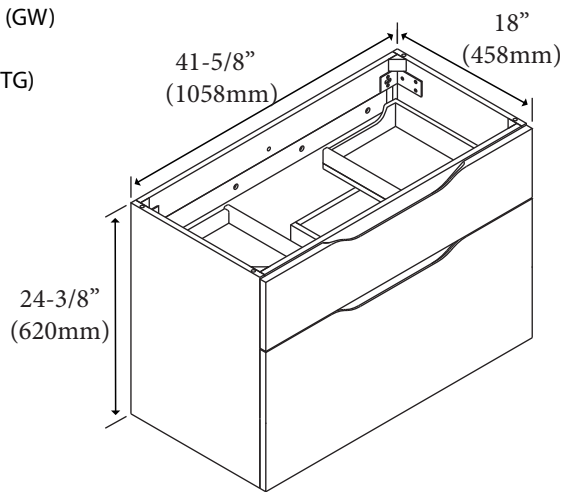

Bolano - 42"

Specification & Installation Guide

Features

- Wall hung 42" vanity: 24-3/8" (620mm) H x 18" (458mm) D x 41-5/8" (1058mm) W
- Furniture grade plywood layered with solid wood veneer and protected with several coats of polyurethane (No particle board or MDF used).
- Matching finish inside out
- Two fully adjustable drawers with full-extension soft-close European hardware.
- Bottom drawer includes adjustable tempered glass dividers and retainers

Colors/Finishes

- Ash Grey (AG)
- Glossy White (GW)
- Walnut (WA)
- Studio Grey (TG)

Top/Basin options

- White, Soft Grey or White Carrara Quartzstone™ top & white under mount ceramic basin
- Glossy White X-Stone top/basin
- Ceramic basin
- Tempered glass top/basin
- Glossy or Matte White X-Stone flat countertop

Package Dimensions

43" x 21" x 28"