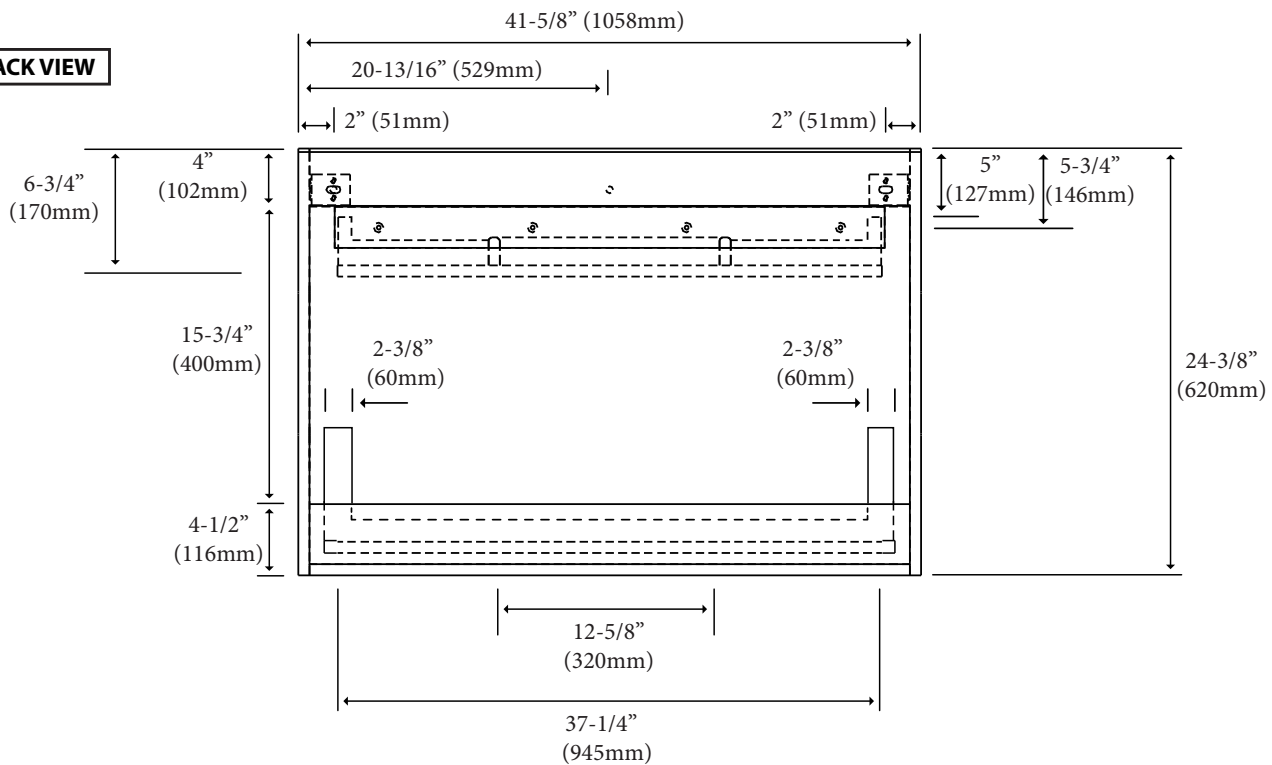

Bolano - 42"

Specification & Installation Guide

Features

- Wall hung 42" vanity: 24-3/8" (620mm) H x 18" (458mm) D x 41-5/8" (1058mm) W
- Furniture grade plywood layered with solid wood veneer and protected with several coats of polyurethane (No particle board or MDF used).
- Matching finish inside out
- Two fully adjustable drawers with full-extension soft-close European hardware.
- Bottom drawer includes adjustable tempered glass dividers and retainers

Package Dimensions

43" x 21" x 28"

Weight

123 lbs. / 56 kgs

SIDE VIEW

For clarification, please contact Madeli Customer Care at (800)-819-6988 or (305)-718-8817 Ext. 1

All dimensions are approximate and subject to standard tolerance. Specifications subject to change without prior notice.

Bolano - 42"

Specification & Installation Guide

TOP VIEW

BACK VIEW

Bolano - 42" Specification & Installation Guide

FRONT VIEW

TYPICAL INSTALLATION

The typical dimensions shown will result in vanity cabinet height of 34" (864mm). Depending on the countertop selected, the total height will vary from 35-1/4" (895mm) to 36-1/2" (927mm). For above-counter vessels with typical heights between 4" and 6", it is suggested to lower the cabinet to 31" (785mm). If alternate heights are desired, adjust the rough-in and backing material heights using the dimensions provided.