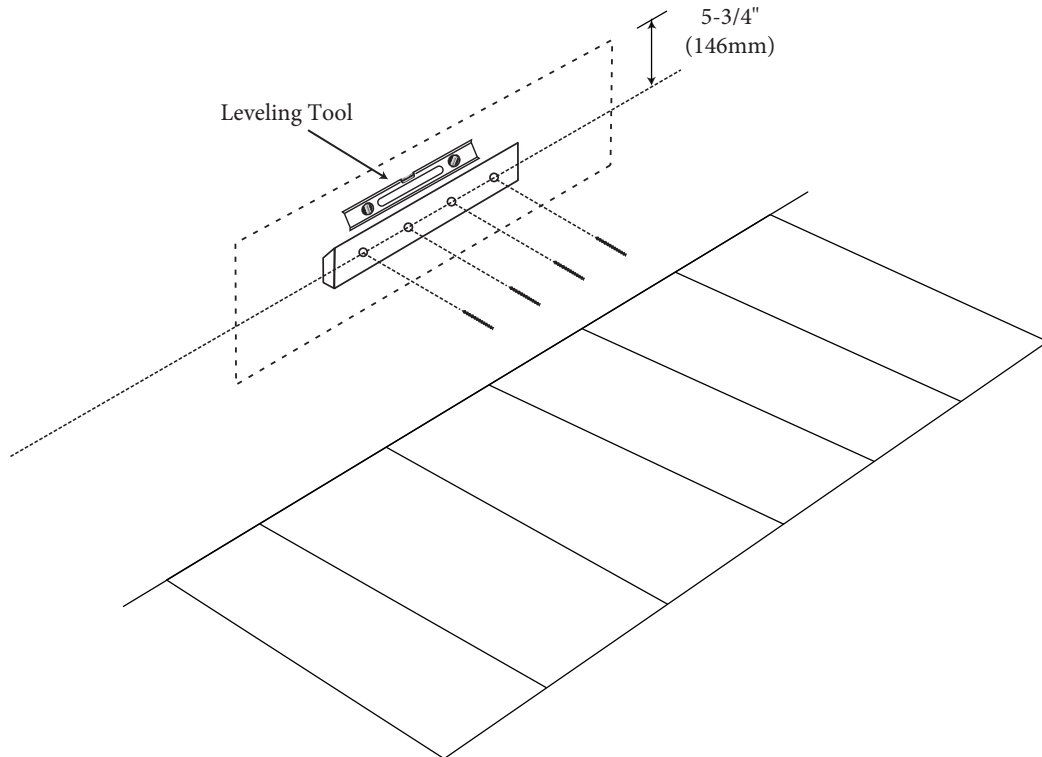

Bolano - 42"

Specification & Installation Guide

Features

- Wall hung 42" vanity: 24-3/8" (620mm) H x 18" (458mm) D x 41-5/8" (1058mm) W
- Furniture grade plywood layered with solid wood veneer and protected with several coats of polyurethane (No particle board or MDF used).
- Matching finish inside out
- Two fully adjustable drawers with full-extension soft-close European hardware.
- Bottom drawer includes adjustable tempered glass dividers and retainers

Bolano - 42"

Specification & Installation Guide

TOP VIEW

BACK VIEW

Bolano - 42" Specification & Installation Guide

FRONT VIEW

TYPICAL INSTALLATION

The typical dimensions shown will result in vanity cabinet height of 34" (864mm). Depending on the countertop selected, the total height will vary from 35-1/4" (895mm) to 36-1/2" (927mm). For above-counter vessels with typical heights between 4" and 6", it is suggested to lower the cabinet to 31" (785mm). If alternate heights are desired, adjust the rough-in and backing material heights using the dimensions provided.

Bolano - 42"

Specification & Installation Guide

INSTALLATION INSTRUCTIONS

Item	French Cleat	#10 x 2" Screws	Anchors	Screw	Silicone (not included)
Qty.	1	4	3	3	1
					

STEP 1

Wall Preparation

For clarification, please contact Madeli Customer Care at (800)-819-6988 or (305)-718-8817 Ext. 1

All dimensions are approximate and subject to standard tolerance. Specifications subject to change without prior notice.

Bolano - 42"

Specification & Installation Guide

STEP 2

Install French Cleat

STEP 3

Place vanity on French Cleat