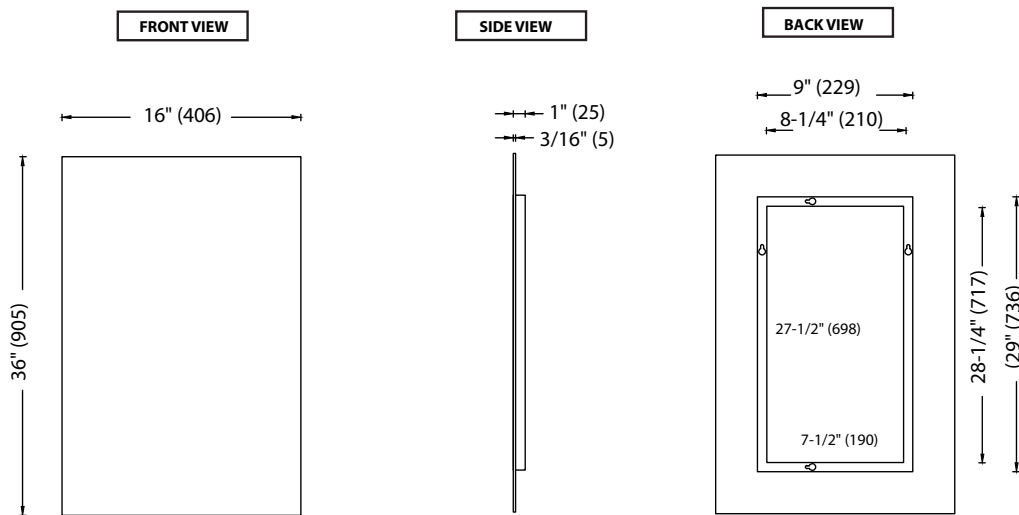

## Specification & Installation Guide

- Wall hung 16" x 36" frameless mirror
- Designer "floating" look - 3/4" off the wall
- Dual installation: mirror can be hung in long or short direction
- Size: 36"(905 mm)H x 13/16"(20 mm)D x 16"(406 mm)W or  
16"(406 mm)H x 13/16"(20 mm)D x 36"(905 mm)W
- Frameless with aluminum base
- Copper free mirror and GreenShield™ protective backing

### Package dimension

19" x 36" x 6"

### Gross weight

20 lbs / 9 kgs

**For clarification, please contact Madeli Customer Care at (800)-819-6988 or (305)-718-8817 Ext. 1**

All dimensions are approximate and subject to standard tolerance. Specifications subject to change without prior notice.