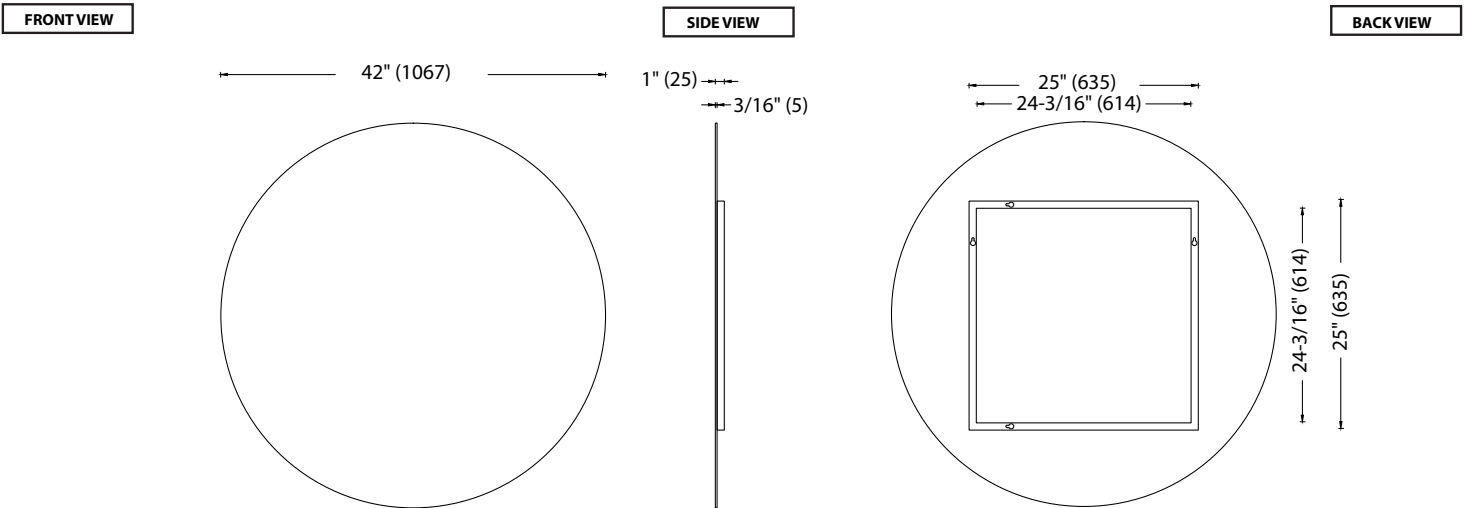

The "O" Mirror Collection

Specification & Installation Guide

RL-RD4200-003-AL

Features

- Wall hung round frameless mirror
- Designer "floating" look - 3/4" off the wall
- Diameter: 42" (1067 mm)
- Plain mirror with aluminum base
- Copper free mirror and GreenShield™ protective backing

Package dimension

45" x 23" x 6"

Gross weight

33 lbs / 15 kgs

RL-RD4200-F03-AL

Features

- Wall hung round frameless mirror.
- Designer "floating" look - 3/4" off the wall.
- Diameter: 42" (1067 mm)
- Frameless DualFrost™ etched mirror edges with aluminum base
- Copper free mirror and GreenShield™ protective backing.

Package dimension

45" x 23" x 6"

Gross weight

33 lbs / 15 kgs

For clarification, please contact Madeli Customer Care at (800)-819-6988 or (305)-718-8817 Ext. 1

All dimensions are approximate and subject to standard tolerance. Specifications subject to change without prior notice.