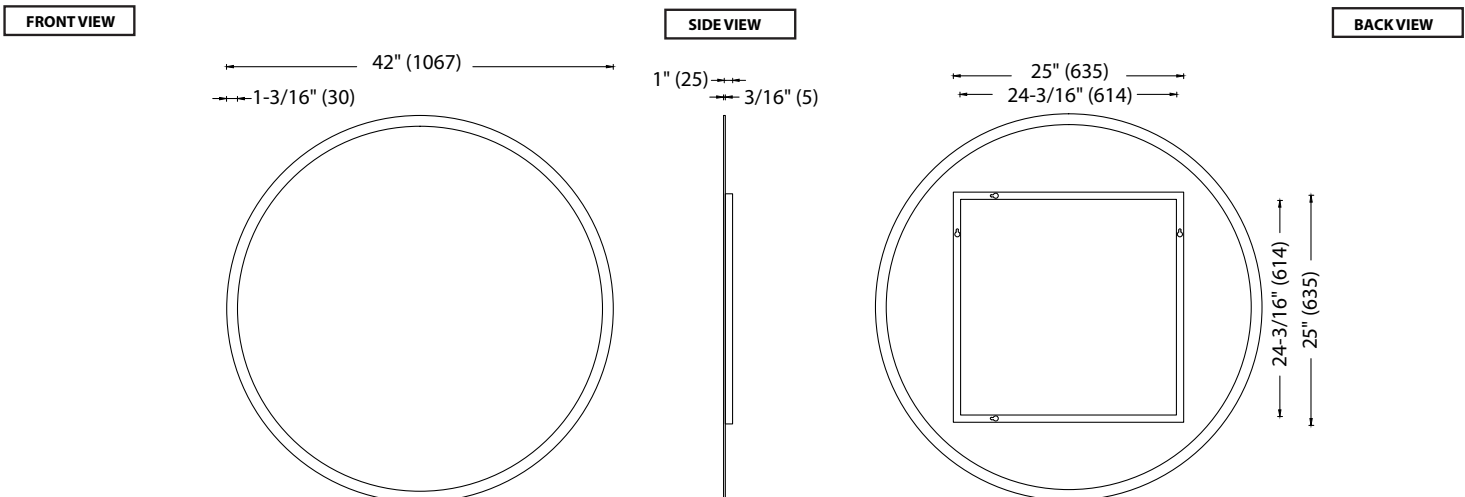

The "O" Mirror Collection

Specification & Installation Guide

RL-RD4200-003-AL

Features

- Wall hung round frameless mirror
- Designer "floating" look - 3/4" off the wall
- Diameter: 42" (1067 mm)
- Plain mirror with aluminum base
- Copper free mirror and GreenShield™ protective backing

Package dimension

45" x 23" x 6"

Gross weight

33 lbs / 15 kgs

RL-RD4200-F03-AL

Features

- Wall hung round frameless mirror.
- Designer "floating" look - 3/4" off the wall.
- Diameter: 42" (1067 mm)
- Frameless DualFrost™ etched mirror edges with aluminum base
- Copper free mirror and GreenShield™ protective backing.

Package dimension

45" x 23" x 6"

Gross weight

33 lbs / 15 kgs

For clarification, please contact Madeli Customer Care at (800)-819-6988 or (305)-718-8817 Ext. 1

All dimensions are approximate and subject to standard tolerance. Specifications subject to change without prior notice.