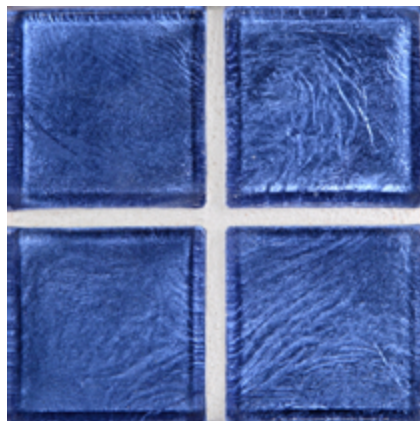

Aqua Blue / Silver