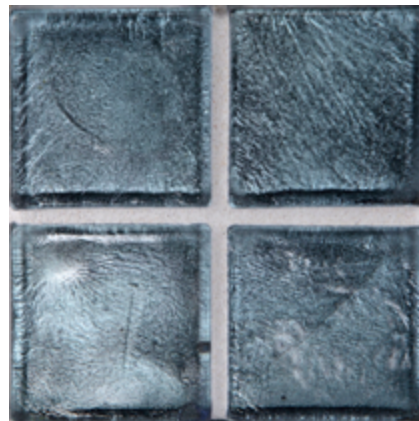

Honey / Gold

Latte / Gold

Sage / Gold

Silver / Gold

Tiger Eye / Gold

Aqua Blue / Gold

LUNADA
BAYTILE

Old Fashioned Glow • Color Palette

- 14 colors • 8 patterns
- 1 x 1, 1 x 4 and 2 x 2 Paper-faced sheets
- Other sizes sold individually
- Coordinating Glass Bars available

Crystal / Silver

Clear / Silver

Cayman Blue / Silver

Sage / Silver

Latte / Silver

Color Shown: Aqua Blue with Gold

1 x 1
paper faced, sheet mounted

2 x 2
paper faced, sheet mounted

1 x 4
paper faced, sheet mounted

2 x 4 Tile
Sold by the piece

4 x 4 Tile
Sold by the piece

5-1/4 x 6 Tile
(Available in Latte / Silver and Latte / Gold only)
Sold by the piece

Glow Glass tiles are hand-poured and will have a certain amount of surface variation. This allows the surface opalescence to catch the light and shimmer with a rainbow of colors.