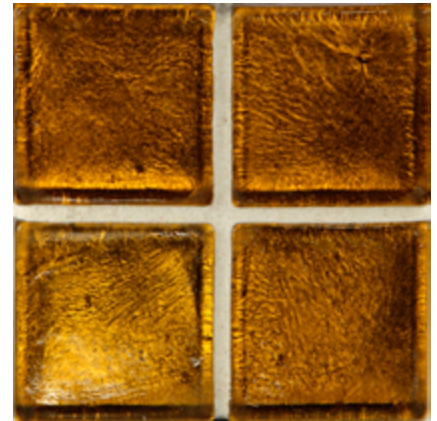

LUNADA
BAYTILE

Old Fashioned Glow • Color Palette

- 14 colors • 8 patterns
- 1 x 1, 1 x 4 and 2 x 2 Paper-faced sheets
- Other sizes sold individually
- Coordinating Glass Bars available

Cayman Blue / Gold

Honey / Gold

Latte / Gold

Sage / Gold

Silver / Gold

Tiger Eye / Gold

Aqua Blue / Gold

LUNADA
BAYTILE

Old Fashioned Glow • Color Palette

Color Shown: Aqua Blue with Gold

1 x 1
paper faced, sheet mounted

2 x 2
paper faced, sheet mounted

1 x 4
paper faced, sheet mounted

2 x 4 Tile
Sold by the piece

4 x 4 Tile
Sold by the piece

5-1/4 x 6 Tile
(Available in Latte / Silver and Latte / Gold only)
Sold by the piece

Glow Glass tiles are hand-poured and will have a certain amount of surface variation. This allows the surface opalescence to catch the light and shimmer with a rainbow of colors.