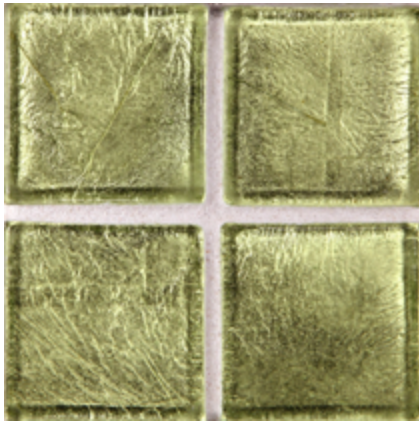

LUNADA
BAYTILE

Old Fashioned Glow • Color Palette

- 14 colors • 8 patterns
- 1 x 1, 1 x 4 and 2 x 2 Paper-faced sheets
- Other sizes sold individually
- Coordinating Glass Bars available

Cayman Blue / Gold

Honey / Gold

Latte / Gold

Sage / Gold

Silver / Gold

Tiger Eye / Gold

Aqua Blue / Gold

LUNADA
BAYTILE

Old Fashioned Glow • Color Palette

Color Shown: Aqua Blue with Gold

1 x 1
paper faced, sheet mounted

2 x 2
paper faced, sheet mounted

1 x 4
paper faced, sheet mounted

2 x 4 Tile
Sold by the piece

4 x 4 Tile
Sold by the piece

5-1/4 x 6 Tile
(Available in Latte / Silver and Latte / Gold only)
Sold by the piece

Glow Glass tiles are hand-poured and will have a certain amount of surface variation. This allows the surface opalescence to catch the light and shimmer with a rainbow of colors.