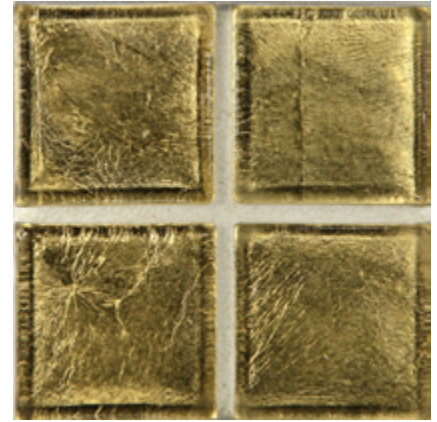

LUNADA
BAYTILE

Old Fashioned Glow • Color Palette

- 14 colors • 8 patterns
- 1 x 1, 1 x 4 and 2 x 2 Paper-faced sheets
- Other sizes sold individually
- Coordinating Glass Bars available

Cayman Blue / Gold

Honey / Gold

Latte / Gold

Sage / Gold

Silver / Gold

Tiger Eye / Gold

Aqua Blue / Gold

LUNADA
BAYTILE

Old Fashioned Glow • Color Palette

Color Shown: Aqua Blue with Gold

1 x 1
paper faced, sheet mounted

2 x 2
paper faced, sheet mounted

1 x 4
paper faced, sheet mounted

2 x 4 Tile
Sold by the piece

4 x 4 Tile
Sold by the piece

5-1/4 x 6 Tile
(Available in Latte / Silver and Latte / Gold only)
Sold by the piece

Glow Glass tiles are hand-poured and will have a certain amount of surface variation. This allows the surface opalescence to catch the light and shimmer with a rainbow of colors.