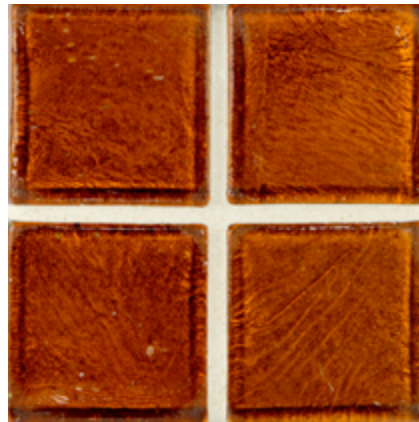

LUNADA
BAYTILE

Old Fashioned Glow • Color Palette

- 14 colors • 8 patterns
- 1 x 1, 1 x 4 and 2 x 2 Paper-faced sheets
- Other sizes sold individually
- Coordinating Glass Bars available

Cayman Blue / Gold

Honey / Gold

Latte / Gold

Sage / Gold

Silver / Gold

Tiger Eye / Gold

Aqua Blue / Gold

LUNADA
BAYTILE

Old Fashioned Glow • Color Palette

Color Shown: Aqua Blue with Gold

1 x 1
paper faced, sheet mounted

2 x 2
paper faced, sheet mounted

1 x 4
paper faced, sheet mounted

2 x 4 Tile
Sold by the piece

4 x 4 Tile
Sold by the piece

5-1/4 x 6 Tile
(Available in Latte / Silver and Latte / Gold only)
Sold by the piece

Glow Glass tiles are hand-poured and will have a certain amount of surface variation. This allows the surface opalescence to catch the light and shimmer with a rainbow of colors.