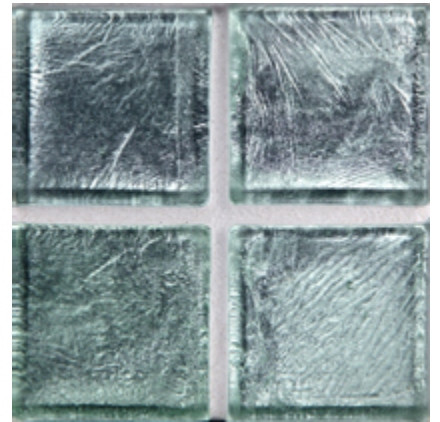

Honey / Gold

Latte / Gold

Sage / Gold

Silver / Gold

Tiger Eye / Gold

Aqua Blue / Gold

LUNADA
BAYTILE

Old Fashioned Glow • Color Palette

- 14 colors • 8 patterns
- 1 x 1, 1 x 4 and 2 x 2 Paper-faced sheets
- Other sizes sold individually
- Coordinating Glass Bars available

Crystal / Silver

Clear / Silver

Cayman Blue / Silver

Sage / Silver

Latte / Silver

Color Shown: Aqua Blue with Gold

1 x 1
paper faced, sheet mounted

2 x 2
paper faced, sheet mounted

1 x 4
paper faced, sheet mounted

2 x 4 Tile
Sold by the piece

4 x 4 Tile
Sold by the piece

5-1/4 x 6 Tile
(Available in Latte / Silver and Latte / Gold only)
Sold by the piece

Glow Glass tiles are hand-poured and will have a certain amount of surface variation. This allows the surface opalescence to catch the light and shimmer with a rainbow of colors.