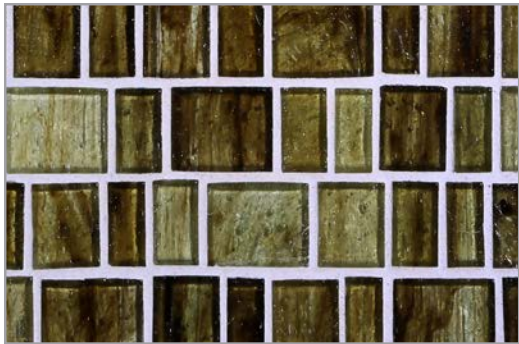

LUNADA
BAYTILE

HAISEN

Albicant Natural

Albicant Silk

Light Walnut Natural

Light Walnut Silk

Sorrel Natural

Sorrel Silk

Citrine Natural

Citrine Silk

Argent Natural

Argent Silk

Umber Natural

Umber Silk

Sage Natural

Sage Silk

Aqua Natural

Aqua Silk

Azuline Natural

Azuline Silk

Steel Blue Natural

Steel Blue Silk

Teal Natural

Teal Silk

HAISEN PATTERNS

Barcode

1 x 4 Brick
(25mm x 100mm)

Haisen ['hā sen]

noun

origin: Japanese

1. *A small vessel or bowl in which sake cups are rinsed*

Haisen, large decorative vessels with a stem base, played a ceremonial role in the Japanese tradition of sake drinking. Sake cups would be rinsed in the haisen during ceremonies to show respect and deepen friendship between individuals. The Haisen collection is handcrafted by melding streams of colored glass to produce a multitude of hues that transform in appearance depending on the finish.