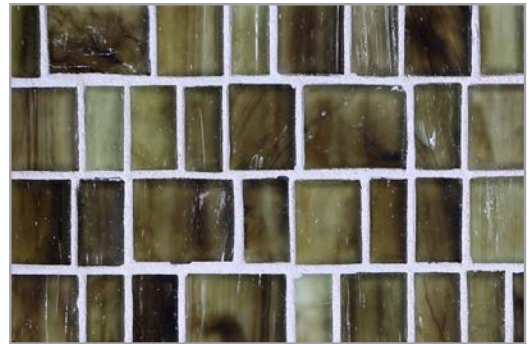

LUNADA
BAYTILE

HAISEN

Albicant Natural

Albicant Silk

Light Walnut Natural

Light Walnut Silk

Sorrel Natural

Sorrel Silk

Citrine Natural

Citrine Silk

Argent Natural

Argent Silk

Umber Natural

Umber Silk

Sage Natural

Sage Silk

Aqua Natural

Aqua Silk

Azuline Natural

Azuline Silk

Steel Blue Natural

Steel Blue Silk

Teal Natural

Teal Silk

HAISEN PATTERNS

Barcode

1 x 4 Brick
(25mm x 100mm)

Haisen ['hā sen]

noun

origin: Japanese

1. *A small vessel or bowl in which sake cups are rinsed*

Haisen, large decorative vessels with a stem base, played a ceremonial role in the Japanese tradition of sake drinking. Sake cups would be rinsed in the haisen during ceremonies to show respect and deepen friendship between individuals. The Haisen collection is handcrafted by melding streams of colored glass to produce a multitude of hues that transform in appearance depending on the finish.