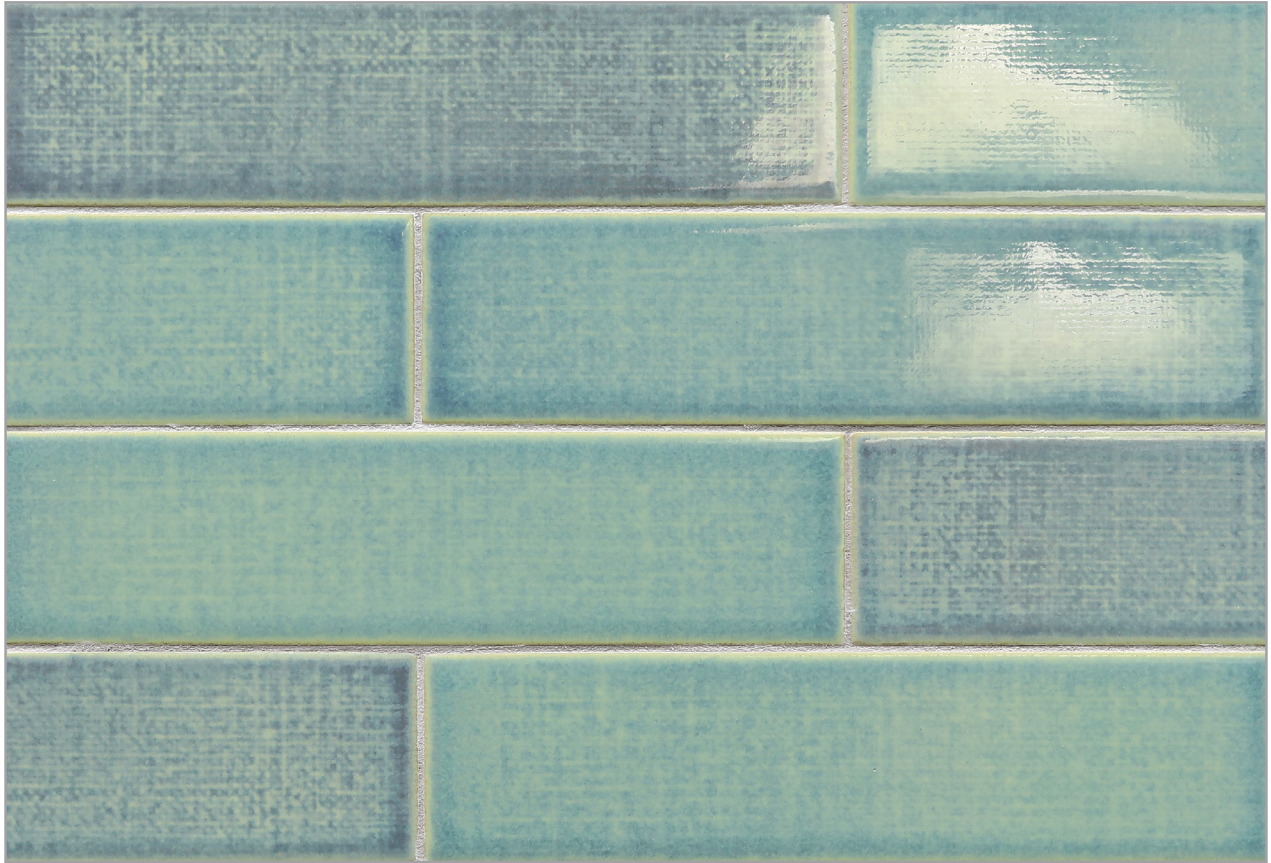

LUNADA
BAYTILE

LINEN

LINEN PATTERNS

2 ½ x 9 ½

Liner (¾ x 9 ½)

For more design options, Liners are also glazed on 3 sides.

Summer White

Sable

Melange

Glaze contains multiple color variations between pieces. Visit LunadaBayTile.com for photos.

Denim

Metropolis

Dapper Grey

Linen

Come home to Linen by Lunada Bay Tile – a ceramic tile series that envelopes your space in subtle texture and easy style. The handcrafted tiles feature a refined palette of glazes that emanate simple elegance. The tiles pair seamlessly with other collections in the Lunada Bay Tile design house, offering you the opportunity to design surfaces with graceful nonchalance.

Please visit [LunadaBayTile.com](https://www.lunadabaytile.com) for our complete product offerings, applications and installation instructions.

Front Cover & Below:

2½ x 9½ in Dapper Grey, Denim, and Summer White & Liner in Denim