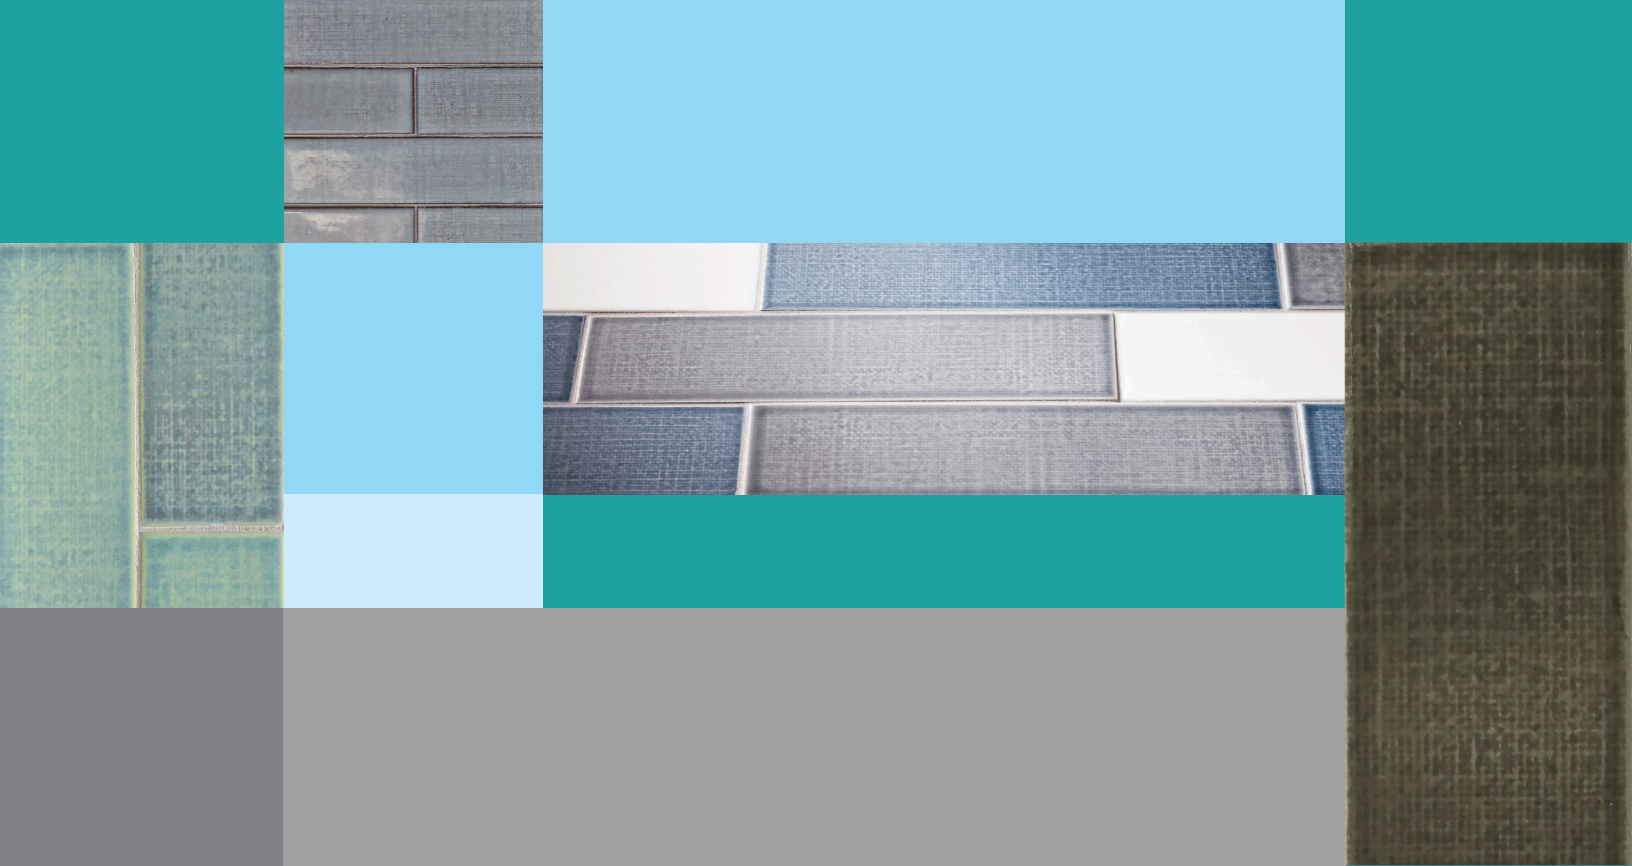

LUNADA
BAYTILE

LINEN

LINEN PATTERNS

2 ½ x 9 ½

Liner (¾ x 9 ½)

For more design options, Liners are also glazed on 3 sides.

Summer White

Sable

Melange

Glaze contains multiple color variations between pieces. Visit LunadaBayTile.com for photos.

Denim

Metropolis

Dapper Grey

Linen

Come home to Linen by Lunada Bay Tile – a ceramic tile series that envelopes your space in subtle texture and easy style. The handcrafted tiles feature a refined palette of glazes that emanate simple elegance. The tiles pair seamlessly with other collections in the Lunada Bay Tile design house, offering you the opportunity to design surfaces with graceful nonchalance.

Please visit [LunadaBayTile.com](https://www.lunadabaytile.com) for our complete product offerings, applications and installation instructions.

Front Cover & Below:

2½ x 9½ in Dapper Grey, Denim, and Summer White & Liner in Denim