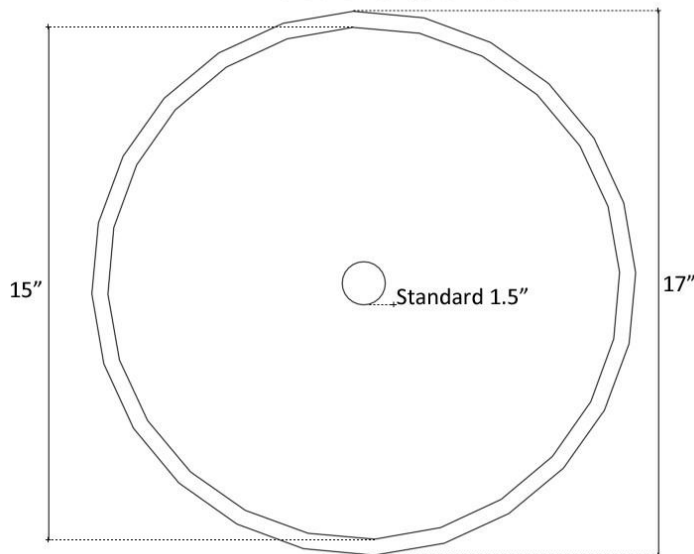

WARRANTY

Linkasink warranties our product to be free from manufacturing defect for the life of the product. Warranty does not cover abuse.

All Dimensions Are Approximate