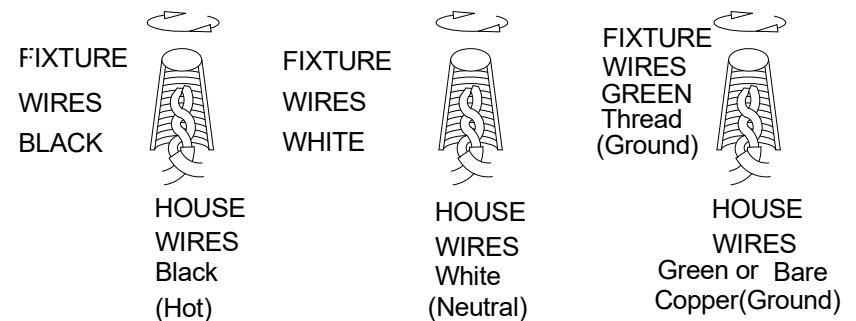

### MOUNTING THE FIXTURE (Fig.1)

1. Shut off the power at the circuit breaker box. Remove old fixture and all hardware from Junction Box.
2. Carefully unpack your new fixture and lay out all the parts on a clear area. Take care not to lose any small parts necessary for installation.
3. Thread the two mounting screws into the pre-drilled holes in the single bar spaced the same distance apart as the holes in the lamp body (A).
4. Attach the single bar to the Junction Box using the two screws from the Junction Box as shown. The side of the single bar marked "GND" must face out. **The junction box is not included.**
5. While holding the lamp body(A) towards the ceiling, connect the electrical wires as Shown in Fig.2, making sure that all wire nuts are secured. You may have to wrap the connections with electrical tape. If your junction box has a ground wire (green or bare copper), connect the fixture ground wire to it. Otherwise connect fixture's ground wire directly to the mounting plate with the green screw provided. After wires are connected, tuck them carefully inside the Junction Box.
6. Place the lamp body (A) by placing it over both mounting screws, so that the screws protrude from the holes in the lamp body(A), lock it securely with the ball nut(B).
7. Install the light bulb(not included) in accordance with the fixture's specifications. **NOTE: DO NOT EXCEED THE SPECIFIED WATTAGE!**

**Your installation is now complete. Return power to the junction**

**box and test the fixture.**

FIG.1

FIG.3

Thank you for purchasing a **LIVEX** product.  
Need assistance with parts or assembly? Please call customer service at: **800-761-8056**  
Or visit us online at: [WWW.LIVEXLIGHTING.COM](http://WWW.LIVEXLIGHTING.COM)