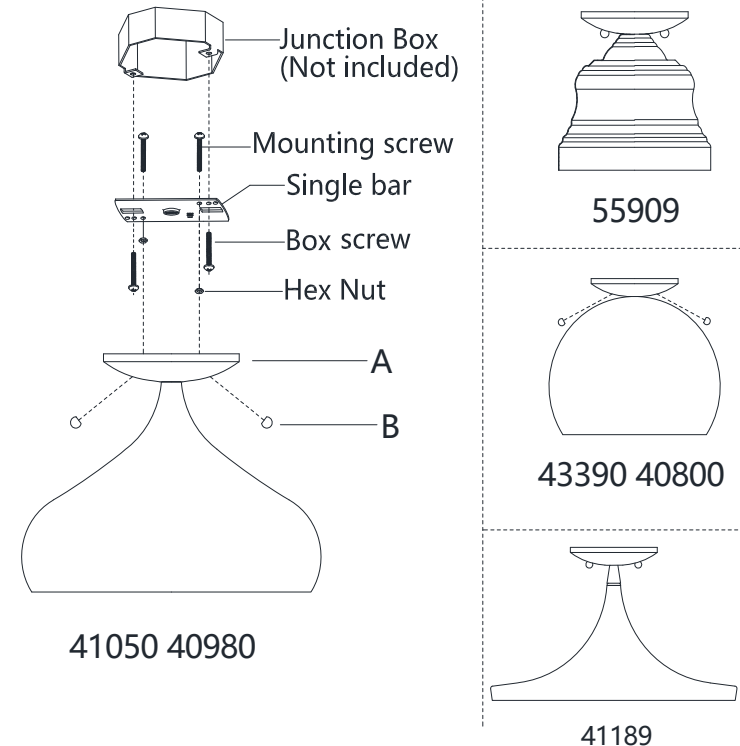

## ASSEMBLING & INSTALLATION INSTRUCTIONS

The drawing shown may not exactly match the product enclosed.  
However, the installation instructions do apply to this product.

41050 40980 43390 40800 41189 55909

### MOUNTING THE FIXTURE (Fig.1)

1. Shut off the power at the circuit breaker box. Remove old fixture and all hardware from Junction Box.
2. Carefully unpack your new fixture and lay out all the parts on a clear area. Take care not to lose any small parts necessary for installation.
3. Thread the two mounting screws into the pre-drilled holes in the single bar spaced the same distance apart as the holes in the lamp body (A).
4. Attach the single bar to the Junction Box using the two screws from the Junction Box as shown. The side of the single bar marked "GND" must face out. **The junction box is not included.**
5. While holding the lamp body(A) towards the ceiling, connect the electrical wires as Shown in Fig.2, making sure that all wire nuts are secured. You may have to wrap the connections with electrical tape. If your junction box has a ground wire (green or bare copper), connect the fixture ground wire to it. Otherwise connect fixture's ground wire directly to the mounting plate with the green screw provided. After wires are connected, tuck them carefully inside the Junction Box.
6. Place the lamp body (A) by placing it over both mounting screws, so that the screws protrude from the holes in the lamp body(A), lock it securely with the ball nut(B).
7. Install the light bulb(not included) in accordance with the fixture's specifications. **NOTE: DO NOT EXCEED THE SPECIFIED WATTAGE!**

**Your installation is now complete. Return power to the junction**

**box and test the fixture.**

FIG.1

FIG.3

Thank you for purchasing a **LIVEX** product.  
Need assistance with parts or assembly? Please call customer service at: **800-761-8056**  
Or visit us online at: [WWW.LIVEXLIGHTING.COM](http://WWW.LIVEXLIGHTING.COM)