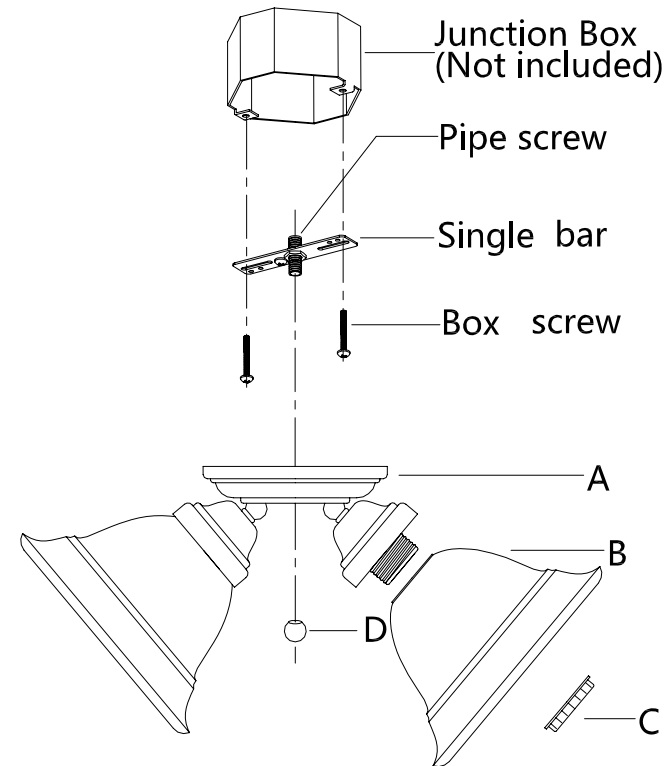

MOUNTING THE FIXTURE (Fig.1)

1. Shut off the power at the circuit breaker box. Remove old fixture and all hardware from Junction Box.
2. Carefully unpack your new fixture and lay out all the parts on a clear area. Take care not to lose any small parts necessary for installation.
3. Thread the pipe screw part way into the center hole of the single bar and secure with hex nut.
4. Attach the single bar to the junction box using two box screws as shown. **The side of the single bar marked "GND" must face out** . The junction box is not included.
5. While holding the lamp body(A) towards the ceiling, connect the electrical wires as Shown in Fig.2, making sure that all wire nuts are secured. You may have to wrap the connections with electrical tape. If your outlet has a ground wire (green or bare copper), connect the fixture ground wire to it. Otherwise connect fixture's ground wire directly to the Mounting strap with the green screw provided. After wires are connected, tuck them carefully inside the Junction Box.
6. Raise lamp body (A) onto the junction box, aligning pipe screw on single bar with center hole in lamp body and lock it securely with the ball nut(D).
7. Attach the glass shade(B) to bottom of the lamp holder, then lock it securely with check ring(C) until snug.
8. Install the light bulbs(not included) in accordance with the fixture's specifications. **NOTE: DO NOT EXCEED THE SPECIFIED WATTAGE!**

Your installation is now complete. Return power to the junction box and test the fixture.

FIG.1

FIG.3

Thank you for purchasing a **LIVEX** product.
 Need assistance with parts or assembly? Please call customer service at: **800-761-8056**
 Or visit us online at: WWW.LIVEXLIGHTING.COM