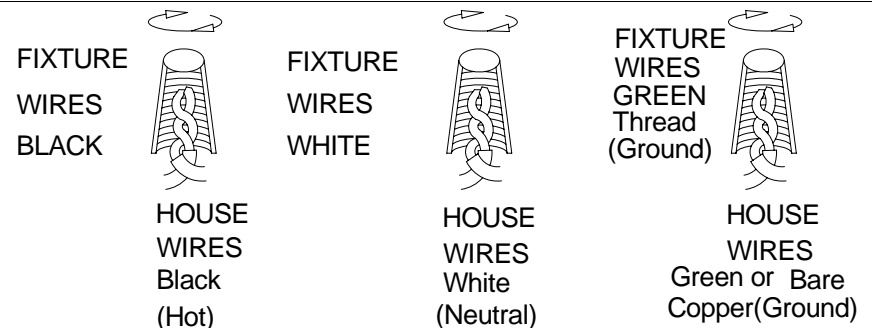

MOUNTING THE FIXTURE (Fig.1)

1. Shut off the power at the circuit breaker box. Remove old fixture and all hardware from Junction Box.
2. Carefully unpack your new fixture and lay out all the parts on a clear area. Take care not to lose any small parts necessary for installation.
3. Thread the pipe screw part way into the center hole of the single bar and secure with hex nut.
4. Attach the single bar to the junction box using two box screws as shown. **The side of the single bar marked "GND" must face out** . The junction box is not included.
5. While holding the lamp body(A) towards the ceiling, connect the electrical wires as Shown in Fig.2, making sure that all wire nuts are secured. You may have to wrap the connections with electrical tape. If your outlet has a ground wire (green or bare copper), connect the fixture ground wire to it. Otherwise connect fixture's ground wire directly to the Mounting strap with the green screw provided. After wires are connected, tuck them carefully inside the Junction Box.
6. Raise lamp body (A) onto the junction box, aligning pipe screw on single bar with center hole in lamp body and lock it securely with the ball nut(D).
7. Attach the glass shade(B) to bottom of the lamp holder, then lock it securely with check ring(C) until snug.
8. Install the light bulbs(not included) in accordance with the fixture's specifications. **NOTE: DO NOT EXCEED THE SPECIFIED WATTAGE!**

Your installation is now complete. Return power to the junction box and test the fixture.

FIG.1

FIG.3

Thank you for purchasing a **LIVEX** product.
 Need assistance with parts or assembly? Please call customer service at: **800-761-8056**
 Or visit us online at: WWW.LIVEXLIGHTING.COM