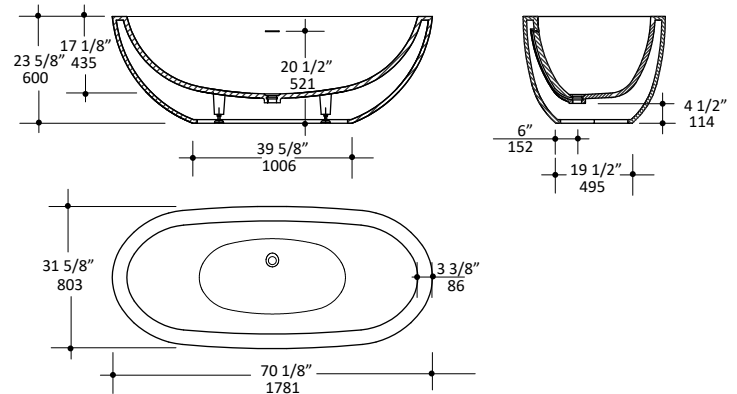

### Specifications:

<b>Installation:</b>	Freestanding
<b>Exterior Dimensions:</b>	70 1/8" w x 31 5/8" d x 23 5/8" h
<b>Material:</b>	Solid surface
<b>Water capacity</b>	73 gal.
<b>Net weight:</b>	364 lbs.
<b>Overflow:</b>	Yes
<b>Finishes:</b>	001M - Matte white 001G - Gloss white
<b>Freight:</b>	Class 5

### Features:

- Solid surface soaking bathtub with overflow
- Includes brass click-clack drain assembly with decorative solid surface dome
- Freestanding installation

### Recommended Items:

- Furniture
  - TUB09- BR: Tub bridge in wood, 6" w, 32" d, 1 1/2" h
  - Available in: white (08), black (16), natural walnut (07)
- Trap connections
  - TBSH90 - L-shaped 90 degree brass tub shoe
  - TBSH180 - Straight down 180 degree brass tub shoe

LACAVA reserves the right to revise any dimension or information on this sheet without notice. Dimensions are nominal and may vary within an industry accepted tolerance of 1/4".  
Drawings provided herein are meant to give the user an idea of the product and are not made to scale.  
Revised: 11/17/2021