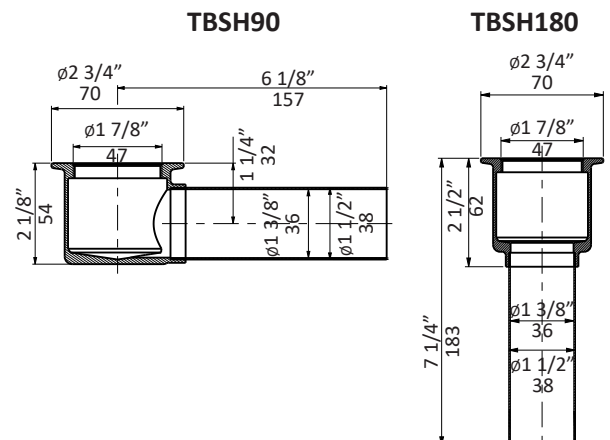

### Specifications:

<b>Installation:</b>	Freestanding
<b>Exterior Dimensions:</b>	70 1/8" w x 31 5/8" d x 23 5/8" h
<b>Material:</b>	Solid surface
<b>Water capacity</b>	73 gal.
<b>Net weight:</b>	364 lbs.
<b>Overflow:</b>	Yes
<b>Finishes:</b>	001M - Matte white 001G - Gloss white
<b>Freight:</b>	Class 5

### Features:

- Solid surface soaking bathtub with overflow
- Includes brass click-clack drain assembly with decorative solid surface dome
- Freestanding installation

### Recommended Items:

- Furniture
  - TUB09- BR: Tub bridge in wood, 6" w, 32" d, 1 1/2" h
  - Available in: white (08), black (16), natural walnut (07)
- Trap connections
  - TBSH90 - L-shaped 90 degree brass tub shoe
  - TBSH180 - Straight down 180 degree brass tub shoe

LACAVA reserves the right to revise any dimension or information on this sheet without notice. Dimensions are nominal and may vary within an industry accepted tolerance of 1/4".  
Drawings provided herein are meant to give the user an idea of the product and are not made to scale.  
Revised: 11/17/2021