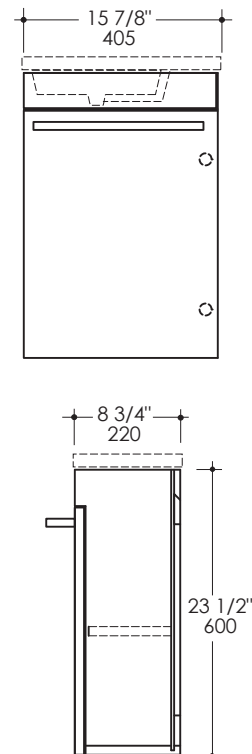

Marietta Vanity Item #MAR01

Features:

- Wall-mounted wooden vanity with one door and adjustable shelf
- Concealed European hinges and wooden mounting cleat
- Metal pull/towel bar #K910 sold separately
- Washbasin #5107 sold separately
- Customizable (please request a quote)
- Handmade in USA
- Manufactured with low VOC finishes and wood from renewable forests

Recommended Accesories:

- Item #5107: Solid surface washbasin with overflow
- Reversible for faucet deck on right or left
- Available in Gloss White (-001G) or Matte White(-001M) special order
- Faucet hole option: None or one
- Item #K910: door pull/towel bar made of stainless steel or brass
- Available in: 10 - Polished Stainless Steel, 21 - Brushed Stainless Steel, 44 - Matte Black, 51 - Brushed Brass

Product Specifications:

Notes:

Drawings provided herein are meant to give the user an idea of the product and are not made to scale. The size in inches is rounded up to the nearest 1/16". Slight variances can often occur with porcelain and woodwork. Therefore, LACAVA will not be held responsible for any cutouts, countertops, or furniture made without the actual product or template from LACAVA. Differences in color, grain, appearance and texture are inherent in all natural woodwork, and should be expected. Variances in these qualities are not deemed manufacturing defects, and will not be accepted as valid reasons to return or exchange any LACAVA woodwork. Plumbing specifications are only a guideline and may need to be altered based on the application. Product specifications are not binding to the manufacturer and can be changed without notice at any time. Please refer to your shipment for product final sizes.