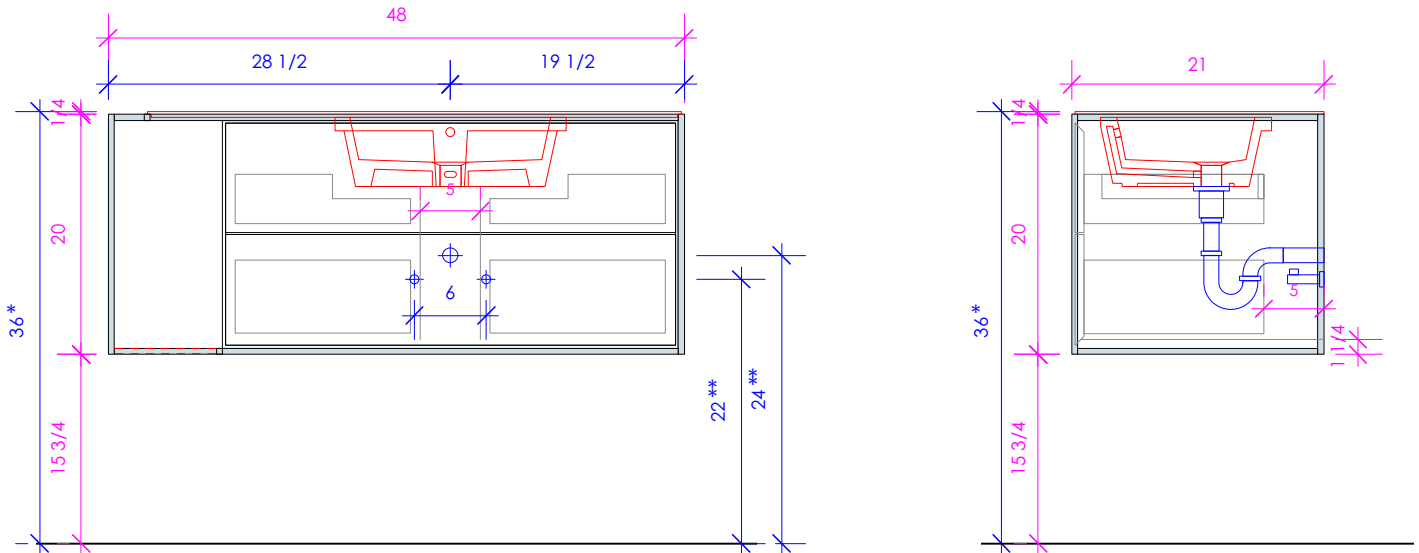

LACAVA

LINEA

LIN-UN-48L

* Recommended installation height
** Recommended plumbing location

FEATURES:

- WALL MOUNT VANITY
- TWO DRAWERS WITH SELF-CLOSE GLIDES
- INTERIOR DRAWERS STAINED TO REFLECT EXTERIOR FINISH
- MITERED DETAILING ON DRAWERS
- DECORATIVE HARDWARE **K450** INCLUDED BUT NOT INSTALLED - CAN BE INSTALLED UPON REQUEST
- USED WITH **LIN-UN-48LF** FRAME, **LIN-UN-48LT** COUNTERTOP AND **5452UN** SINK (SOLD SEPARATELY)
- PROUDLY HANDMADE IN THE USA
- MANUFACTURED WITH LOW VOC FINISHES AND WOOD FROM RENEWABLE FORESTS

6630 WEST WRIGHTWOOD
CHICAGO, IL 60707

PH: 773-637-9600
FAX: 773-637-9601

LACAVA.COM
INFO@LACAVA.COM

LACAVA

LINEA

LIN-UN-48R

* Recommended installation height
** Recommended plumbing location

FEATURES: