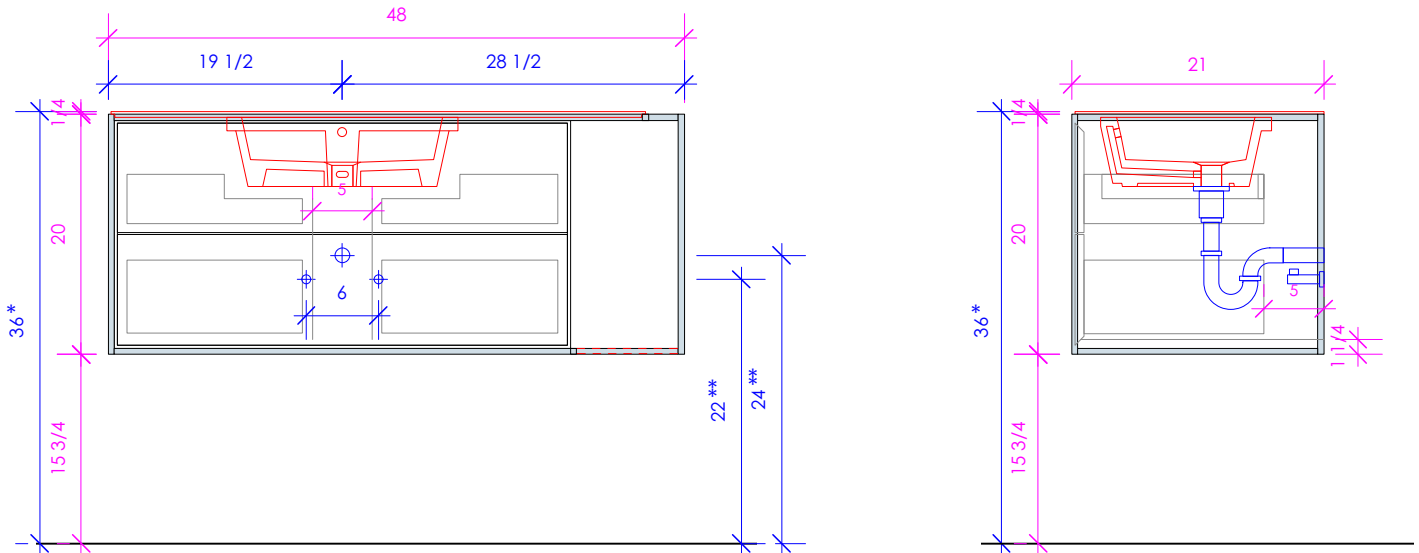

LACAVA

LINEA

LIN-UN-48L

* Recommended installation height
** Recommended plumbing location

FEATURES:

- WALL MOUNT VANITY
- TWO DRAWERS WITH SELF-CLOSE GLIDES
- INTERIOR DRAWERS STAINED TO REFLECT EXTERIOR FINISH
- MITERED DETAILING ON DRAWERS
- DECORATIVE HARDWARE **K450** INCLUDED BUT NOT INSTALLED - CAN BE INSTALLED UPON REQUEST
- USED WITH **LIN-UN-48LF** FRAME, **LIN-UN-48LT** COUNTERTOP AND **5452UN** SINK (SOLD SEPARATELY)
- PROUDLY HANDMADE IN THE USA
- MANUFACTURED WITH LOW VOC FINISHES AND WOOD FROM RENEWABLE FORESTS