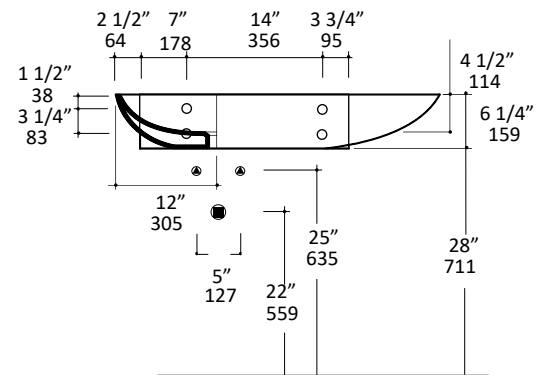

## Specifications:

<b>Installation:</b>	Wall-mount
<b>Exterior Dimensions:</b>	38 1/2" w x 18 3/4" d x 6 1/4" h
<b>Material:</b>	Porcelain
<b>Weight:</b>	44 lbs
<b>Overflow:</b>	No
<b>Finishes:</b>	001 - White
<b>Faucet Holes:</b>	00 - no hole 01 - one on the left
<b>Faucet Hole Size:</b>	Ø 1 3/8"
<b>Drain Hole Size:</b>	Ø 1 3/4"

## Recommended Items:

- European drain without overflow
- 7100-13
- 7100-16

LACAVA reserves the right to revise any dimension or information on this sheet without notice. Dimensions are nominal and may vary within an industry accepted tolerance of 1/4". Drawings provided herein are meant to give the user an idea of the product and are not made to scale.  
Revised: 8/19/2019