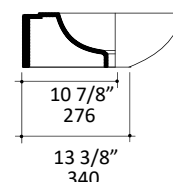

## Specifications:

<b>Installation:</b>	Wall-mount
<b>Exterior Dimensions:</b>	38 1/2" w x 18 3/4" d x 6 1/4" h
<b>Material:</b>	Porcelain
<b>Weight:</b>	44 lbs
<b>Overflow:</b>	No
<b>Finishes:</b>	001 - White
<b>Faucet Holes:</b>	00 - no hole 01 - one on the left
<b>Faucet Hole Size:</b>	Ø 1 3/8"
<b>Drain Hole Size:</b>	Ø 1 3/4"

## Recommended Items:

- European drain without overflow
- 7100-13
- 7100-16

LACAVA reserves the right to revise any dimension or information on this sheet without notice. Dimensions are nominal and may vary within an industry accepted tolerance of 1/4". Drawings provided herein are meant to give the user an idea of the product and are not made to scale.  
Revised: 8/19/2019