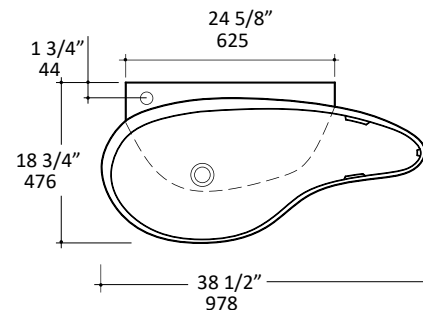

## Specifications:

<b>Installation:</b>	Wall-mount
<b>Exterior Dimensions:</b>	38 1/2" w x 18 3/4" d x 6 1/4" h
<b>Material:</b>	Porcelain
<b>Weight:</b>	44 lbs
<b>Overflow:</b>	No
<b>Finishes:</b>	001 - White
<b>Faucet Holes:</b>	00 - no hole 01 - one on the left
<b>Faucet Hole Size:</b>	Ø 1 3/8"
<b>Drain Hole Size:</b>	Ø 1 3/4"

## Recommended Items:

- European drain without overflow
- 7100-13
- 7100-16

LACAVA reserves the right to revise any dimension or information on this sheet without notice. Dimensions are nominal and may vary within an industry accepted tolerance of 1/4". Drawings provided herein are meant to give the user an idea of the product and are not made to scale.  
Revised: 8/19/2019