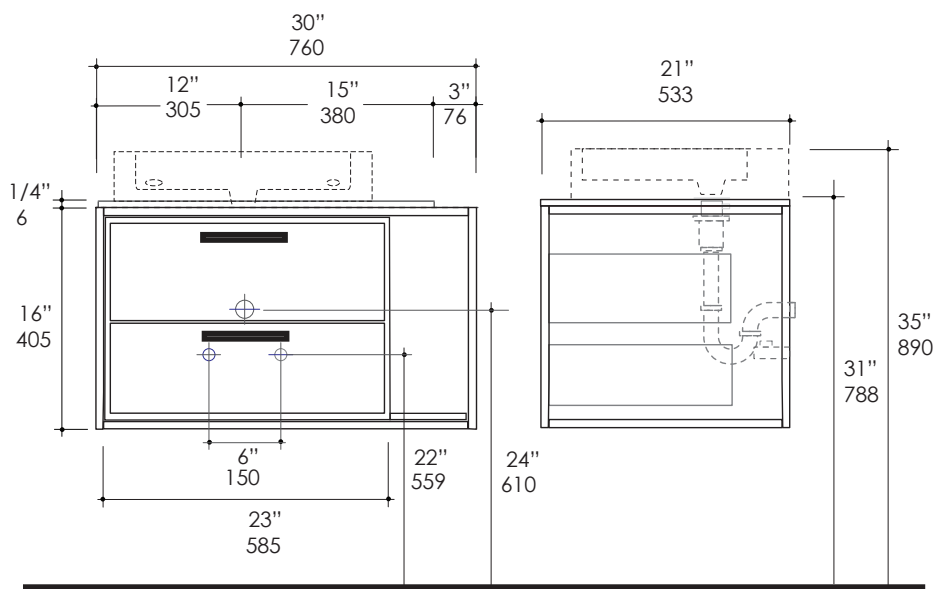

Linea Vanity Item #L322L/R

Features:

- Wall-mount wooden vanity
- Consists of two drawers, metal frame and solid surface countertop, and shelf
- Pulls matching the selected metal frame finish are included
- Washbasin#5030 sold separately
- Handmade in USA
- Manufactured with low VOC finishes and wood from renewable forests
- L322L-sink on the left, L322R-sink on the right

Recommended Accesories:

- Item #5030: Porcelain washbasin with overflow
- 5030FB option with finished back wall
- Recommended oversized European drain (i.e. item #7100-12 or 7100-16OF)
- Available in White (-001) only
- Faucet hole options available: None, One, Two, or Three in 8" spread

Product Specifications:

Notes:

Drawings provided herein are meant to give the user an idea of the product and are not made to scale. The size in inches is rounded up to the nearest 1/16". Slight variances can often occur with porcelain and woodwork. Therefore, LACAVA will not be held responsible for any cutouts, countertops, or furniture made without the actual product or template from LACAVA. Differences in color, grain, appearance and texture are inherent in all natural woodwork, and should be expected. Variances in these qualities are not deemed manufacturing defects, and will not be accepted as valid reasons to return or exchange any LACAVA woodwork. Plumbing specifications are only a guideline and may need to be altered based on the application. Product specifications are not binding to the manufacturer and can be changed without notice at any time. Please refer to your shipment for product final sizes.