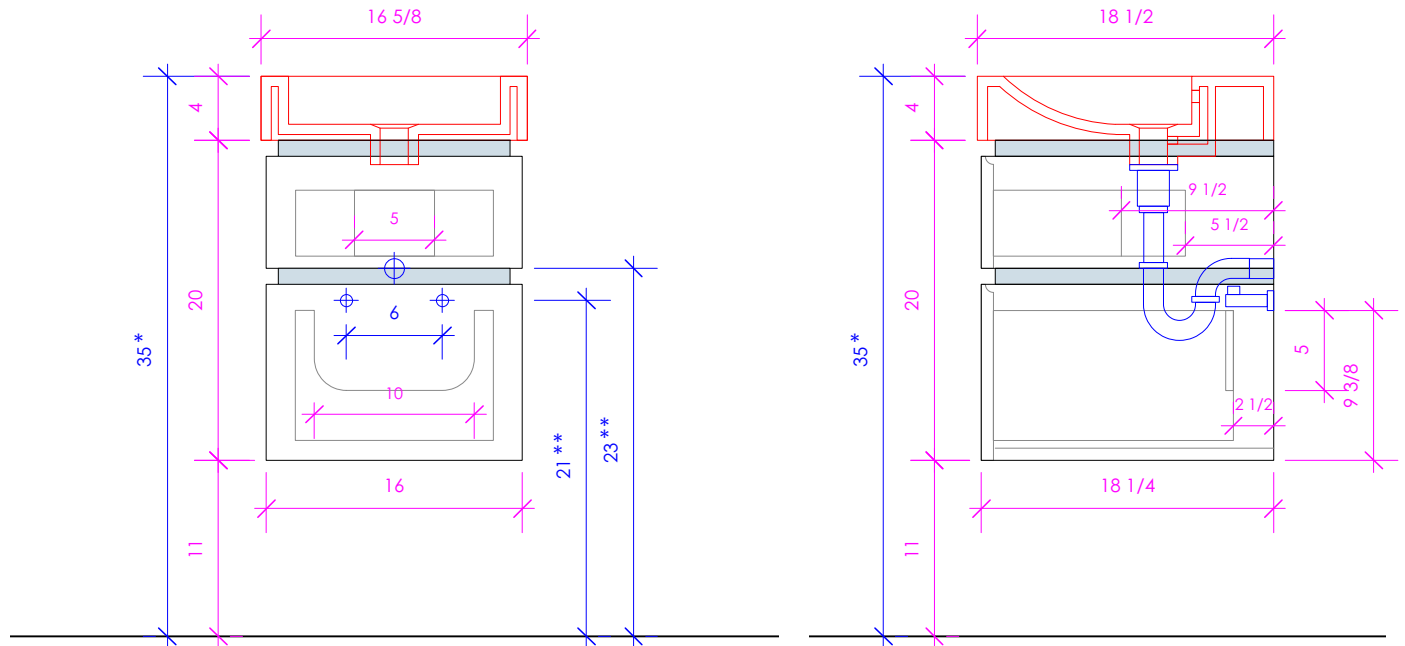

LACAVA

AQUAGRANDE

AQG-W-17

* Recommended installation height
** Recommended plumbing location

FEATURES:

- WALL MOUNT VANITY
- TWO DRAWERS WITH SELF-CLOSE GLIDES
- INTERIOR DRAWERS STAINED TO REFLECT EXTERIOR FINISH
- DECORATIVE POLISHED TRIM OPTIONAL
- ROUTED FINGERPULLS
- USED WITH 5066A SINK (SOLD SEPARATELY)
- PROUDLY HANDMADE IN THE USA
- MANUFACTURED WITH LOW VOC FINISHES AND WOOD FROM RENEWABLE FORESTS