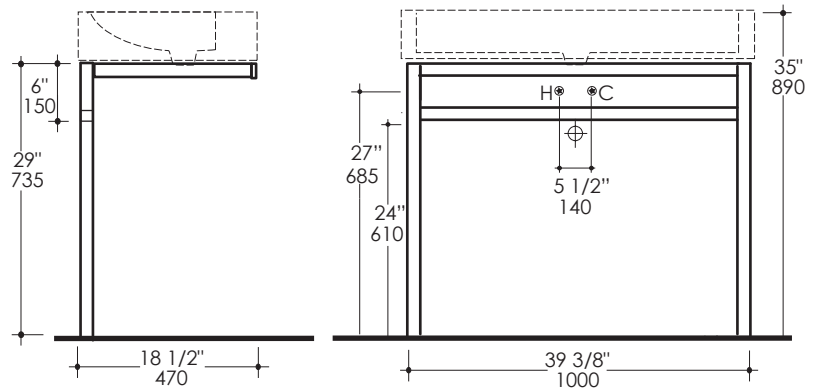

Recommended Accesories:

- Item #5460: Porcelain washbasin with overflow
- Recommended oversized European drain (i.e. item #7100-16OF, 7100-13OF or 7100-12)
- Available in White (-001) only
- Refer to 5460 technical specifications for faucet hole options (specify at time of order)

Finish Options:

- 10 - Polished Stainless Steel
- 21 - Brushed Stainless Steel
- 44 - Matte Black Stainless Steel
- 51 - Brushed Brass

Product Specifications:

Notes:

Drawings provided herein are meant to give the user an idea of the product and are not made to scale. The size in inches is rounded up to the nearest 1/16". Slight variances can often occur with porcelain and woodwork. Therefore, LACAVA will not be held responsible for any cutouts, countertops, or furniture made without the actual product or template from LACAVA. Differences in color, grain, appearance and texture are inherent in all natural woodwork, and should be expected. Variances in these qualities are not deemed manufacturing defects, and will not be accepted as valid reasons to return or exchange any LACAVA woodwork. Plumbing specifications are only a guideline and may need to be altered based on the application. Product specifications are not binding to the manufacturer and can be changed without notice at any time. Please refer to your shipment for product final sizes.