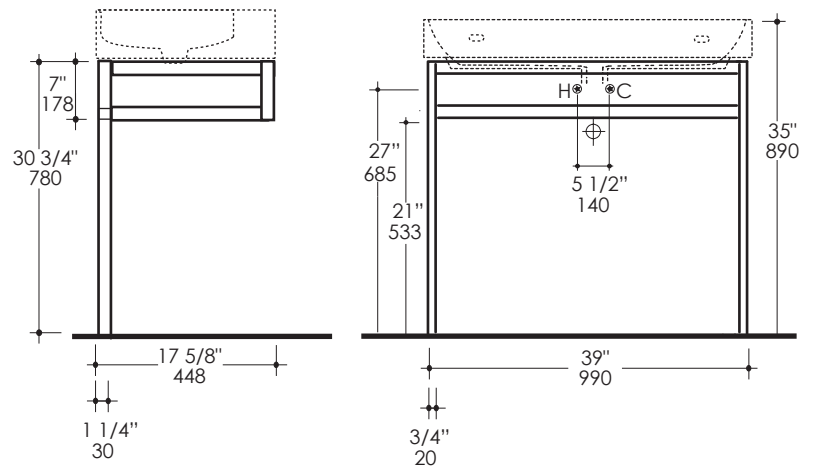

Recommended Accessories:

- Item #5233: Porcelain washbasin with overflow
- Requires oversized European drain (i.e. item #7100-16OF or 7100-12)
- Available in White (-001) only
- Faucet hole options available: None, One, Two, or Three in 8" spread

Finish Options:

- 10 - Polished Stainless Steel
- 21 - Brushed Stainless Steel
- 44 - Matte Black Stainless Steel
- 51 - Brushed Brass

Product Specifications:

Notes:

Drawings provided herein are meant to give the user an idea of the product and are not made to scale. The size in inches is rounded up to the nearest 1/16". Slight variances can often occur with porcelain and woodwork. Therefore, LACAVA will not be held responsible for any cutouts, countertops, or furniture made without the actual product or template from LACAVA. Differences in color, grain, appearance and texture are inherent in all natural woodwork, and should be expected. Variances in these qualities are not deemed manufacturing defects, and will not be accepted as valid reasons to return or exchange any LACAVA woodwork. Plumbing specifications are only a guideline and may need to be altered based on the application. Product specifications are not binding to the manufacturer and can be changed without notice at any time. Please refer to your shipment for product final sizes.