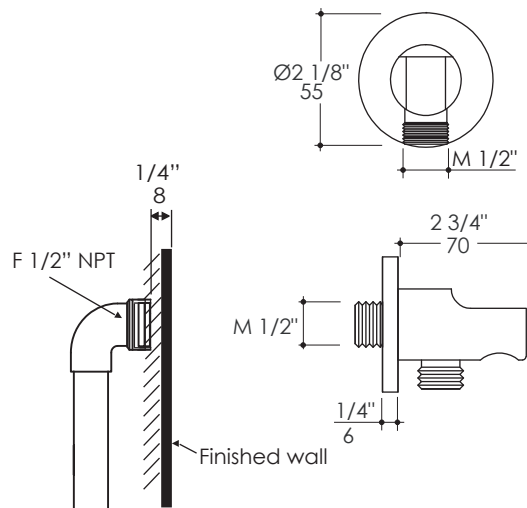

Cigno Water Intake Item #1563

Features:

- Water intake with hook for hand-held shower head
- Brass construction
- Shower head and hook sold separately

Recommended Accessories:

- Item #1560: Hand-held shower head with 59" flexible hose

Finish Options:

- CR - Polished Chrome
- PN - Polished Nickel
- NI - Brushed Nickel
- BG - Brushed Gold
- 44 - Matte Black

Product Specifications:

Notes:

Drawings provided herein are meant to give the user an idea of the product and are not made to scale. The size in inches is rounded up to the nearest 1/16".