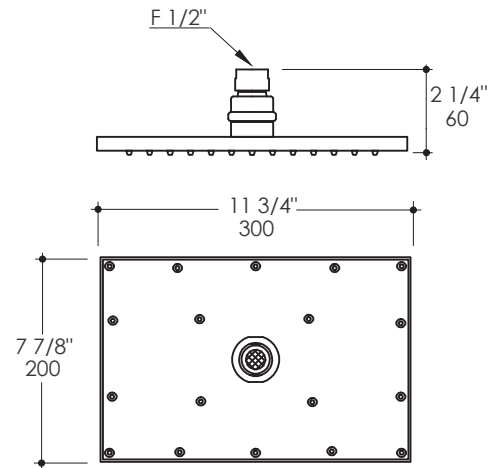

Product Specifications:

Notes:

Drawings provided herein are meant to give the user an idea of the product and are not made to scale. The size in inches is rounded up to the nearest 1/16".

LACAVA is committed to the highest level of customer service. Please feel free to contact us at 1-888-522-2823 (toll free) or by email at info@lacava.com for technical assistance or any general inquiries.

Rev. 05-17-2017