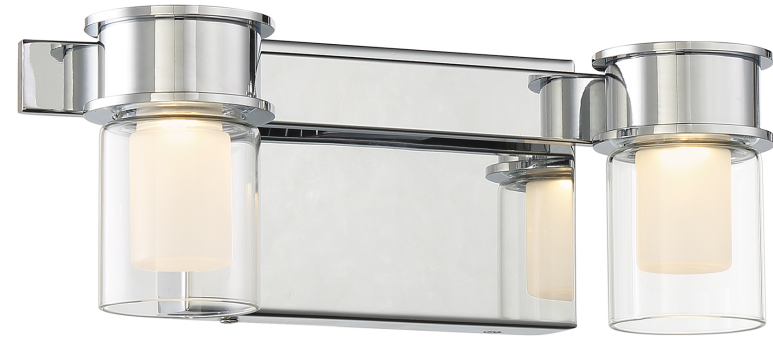

Item # P5412-077-L	UPC Code: 844349032014
Product Family Name: Herald Square	Finish: Chrome
Category: BATH	Category Type: LED Bath
Certification 4006873	
Patents:	
Notes:	

Image File Name: P5412-077-L.jpg

MEASUREMENTS

Width: 13	Length: 4.75	Height: 4.75	Extension: 4.75
Height Adjustable: No	Min Overall Height:	Max Overall Height:	Slope: No
Wire Length: L01 7"	Chain Length:	Safety Cable Included: No	Net Weight: 3.44
Canopy Width:	Canopy Height:	Canopy Length:	Center to Bottom: 2.5
Backplate Width: 7.25	Backplate Height: 4.5	Center to Top: 2.25	

No. of Bulbs: 2	Light Type: Z31, 6W LED			
Max Bulb	Socket: Y03, 6W LED Module			
Wattage: 6				
Dimmable: Yes	Ballast:	Rated Life Hours: 30000	Photocell Included: No	Bulb/LED Included: Y
Bulb/LED Included: Yes	Color Temp.: 3000	CRI: 92	Initial Lumens: 1260.1	Delivered Lumens: 1170.6

SHIPPING

Description: Clear Glass	Material: Glass
Part No.: PG5413-2	Quantity: 2
Width: 1.57	Height: 2.44
	Length:

Carton Width: 8.5	Carton Height: 7.88	Carton Length: 16.0
Carton Weight: 4.45	Carton Cubic Feet: 0.62	Small Package Shippable: Yes
Master Pack Width:	Master Pack Height:	Master Pack Length:
Master Pack Weight:	Master Cubic Feet:	Multi-Pack: 1
		Master Pack: 1