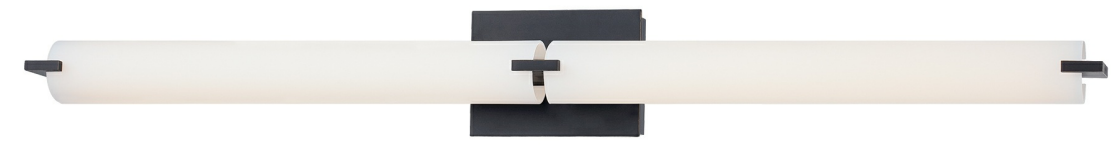

Item # P5046-37B-L	UPC Code: 844349013112
Product Family Name: Tube	Finish: Dark Restoration Bronze™
Category: BATH	Category Type: Bath
Certification 3057374	
Patents:	
Notes:	

Mounted Horizontally or Vertically

Image File Name: **P5046-37B-L.jpg**

MEASUREMENTS

Width: 39.75	Length: 4.75	Height: 4.75	Extension: 4.5
Height Adjustable: No	Min Overall Height: No	Max Overall Height: No	Slope: No
Wire Length: 7"	Chain Length:	Safety Cable Included: No	Net Weight: 5.09
Canopy Width:	Canopy Height:	Canopy Length:	Center to Bottom: 2.38
Backplate Width: 6.5	Backplate Height: 4.75	Center to Top: 2.38	

LAMPING

No. of Bulbs: 2	Light Type: LED			
Max Bulb Wattage: 20	Socket: LED MODULE			
Dimmable: Yes	Ballast:	Rated Life Hours: 30000	Photocell Included: No	Bulb/LED Included: Y
Bulb/LED Included: Yes	Color Temp.: 3000	CRI: 92	Initial Lumens: 3548.0	Delivered Lumens: 2773.0

SHADE / GLASS

Description:	Material: GLASS
Part No.: PG5044-L	Quantity: 2
Width: 2.38	Height: 18.75
	Length: 18.75

SHIPPING

Carton Width: 7.75	Carton Height: 6.5	Carton Length: 42.5
Carton Weight: 7.33	Carton Cubic Feet: 1.239	Small Package Shippable: Yes
Master Pack Width:	Master Pack Height:	Master Pack Length:
Master Pack Weight:	Master Cubic Feet:	Multi-Pack: 1
		Master Pack: 1