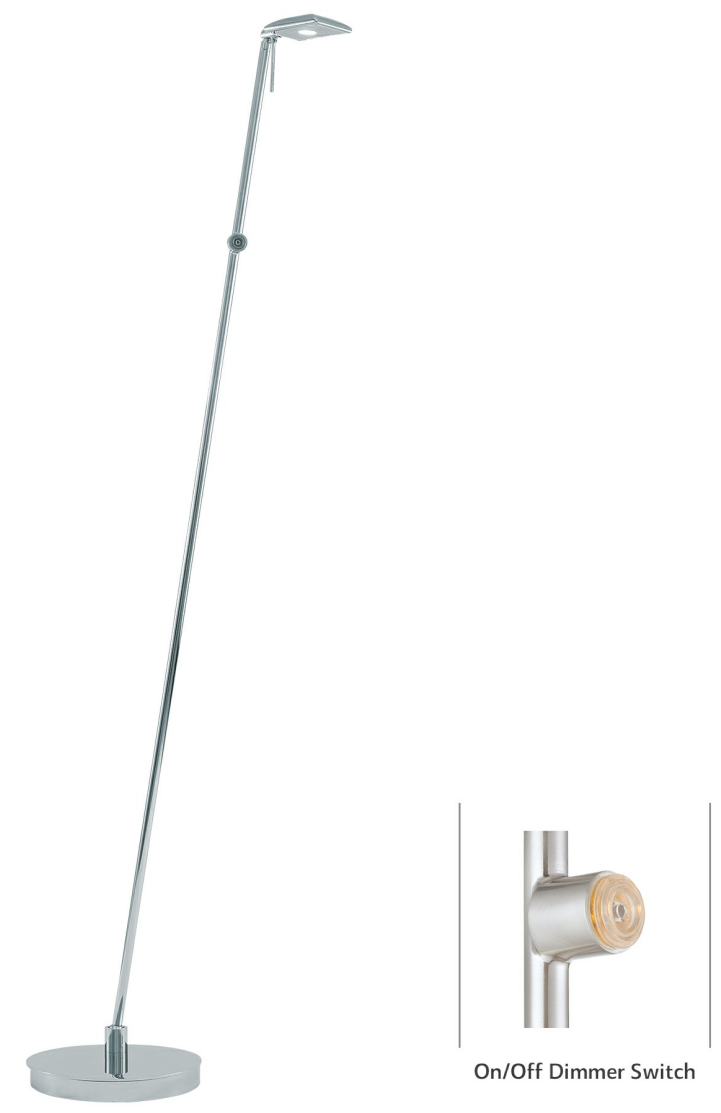

Item #	UPC Code:
P4324-077	844349011835
Product Family Name:	Finish:
George's Reading Room™	Chrome
Category:	Category Type:
FLOOR LAMP	Task Floor Lamp
Certification	
3057374	
Patents:	

Notes:
Adjustable to 30 3/4"L Max. On/Off Dimmer Switch

Image File Name: P4324-077.jpg

MEASUREMENTS

Width:	Length:	Height:	Extension:
8.25		50	
Height Adjustable:	Min Overall Height:	Max Overall Height:	Slope:
No			No
Wire Length:	Chain Length:	Safety Cable Included:	Net Weight:
144		No	12.37
Canopy Width:	Canopy Height:	Canopy Length:	Center to Bottom:
Backplate Width:	Backplate Height:	Center to Top:	

SHADE / GLASS

Description:	Material:	
	ALUM. CASTING	
Part No.:	Quantity:	
Width:	Height:	Length:
2.38	0.75	3.5

SHIPPING

Carton Width:	Carton Height:	Carton Length:	
11.0	11.0	55.0	
Carton Weight:	Carton Cubic Feet:	Small Package Shippable:	
19.14	3.851	Yes	
Master Pack Width:	Master Pack Height:	Master Pack Length:	
Master Pack Weight:	Master Cubic Feet:	Multi-Pack:	Master Pack:
			1