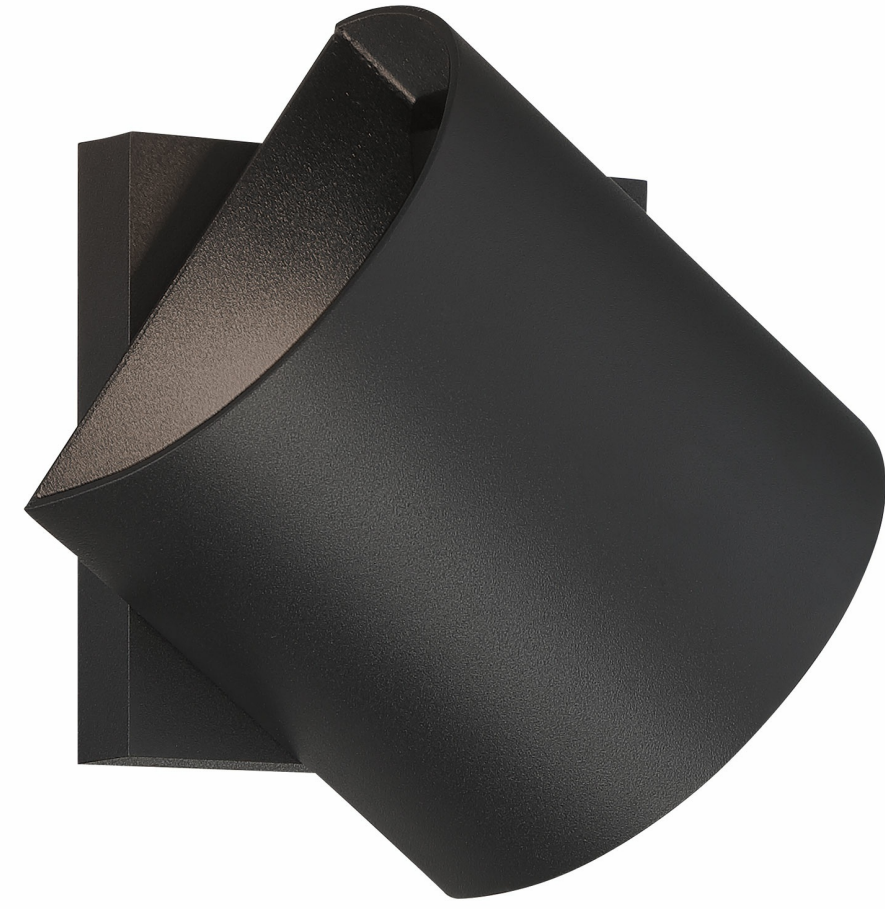

Item # P1244-066-L	UPC Code: 844349028420
Product Family Name: Revolve	Finish: Sand Black
Category: OUTDOOR WALL SCONCE	Category Type: LED Outdoor
Certification 3187291	
Patents:	
Notes:	

Image File Name: **P1244-066-L.jpg**

MEASUREMENTS

Width: 4.75	Length: 4.75	Height: 4.75	Extension: 4
Height Adjustable: No	Min Overall Height: No	Max Overall Height: No	Slope: No
Wire Length: 7 INCH	Chain Length:	Safety Cable Included: No	Net Weight: 1.12
Canopy Width:	Canopy Height:	Canopy Length:	Center to Bottom: 2.5
Backplate Width: 4.75	Backplate Height: 4.75	Center to Top: 2.5	

LAMPING

No. of Bulbs: 2	Light Type: Z02 3W LED			
Max Bulb Wattage: 3	Socket: Y02 30W LED MODULE			
Dimmable: Yes	Ballast:	Rated Life Hours: 30000	Photocell Included: No	Bulb/LED Included: Y
Bulb/LED Included: Yes	Color Temp.: 3000	CRI: 95	Initial Lumens: 246.0	Delivered Lumens: 232.0

SHADE / GLASS

Description:	Material:
Part No.:	Quantity:
Width: 2.38	Height: 0.88
	Length:

SHIPPING

Carton Width: 5.5	Carton Height: 6.63	Carton Length: 6.25
Carton Weight: 1.45	Carton Cubic Feet: 0.132	Small Package Shippable: Yes
Master Pack Width: 6.0	Master Pack Height: 7.38	Master Pack Length: 13.38
Master Pack Weight: 3.34	Master Cubic Feet: 0.343	Multi-Pack: Master Pack: 1 2