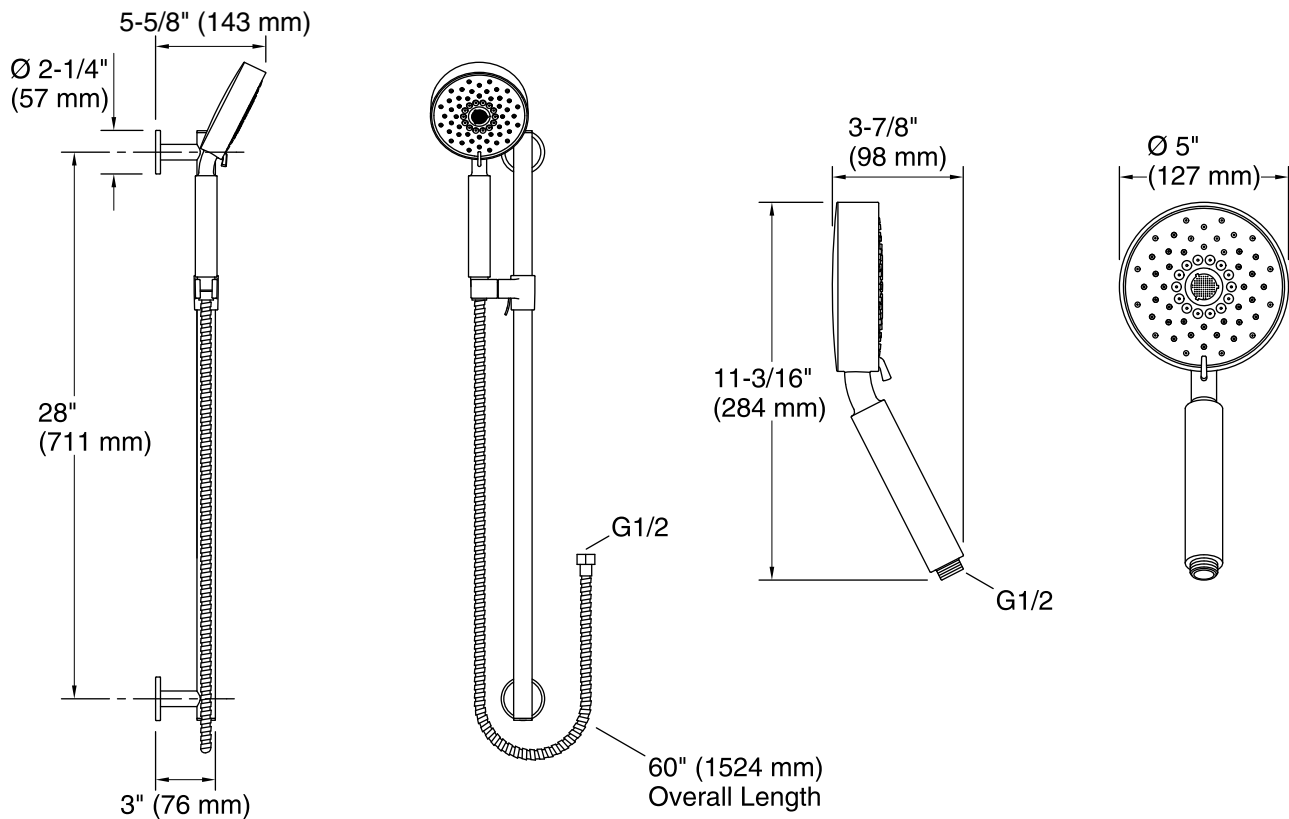

Features

- Includes Purist® 2.5-gpm multifunction handshower, 60" metal hose, 30" slidebar and contemporary slidebar trim.
- Advanced spray engine provides three experiences: full coverage, pulsating massage and silk spray.
- Full coverage spray produces an encompassing spray for everyday use and utilizes Katalyst® air induction to create large, full drops.
- Pulsating massage spray targets sore muscles to ease away aches and pains.
- Silk spray releases a dense, luxurious spray ideal for rinsing.
- Thumb tab allows for a smooth transition between sprays.
- Combination of balance, weight, grip and angle makes this handshower comfortable and easy to use.
- MasterClean™ sprayface resists hard water buildup and is easy to clean.
- 2.5 gpm (gallons per minute) flow rate.
- 30" slidebar features adjustable mounting brackets for installation flexibility.
- Coordinates with Purist®, Stillness® and Composed® faucets and accessories.

Available Colors/Finishes

Color tiles intended for reference only.

Color Code Description

	CP	Polished Chrome
	BN	Vibrant® Brushed Nickel

Technical Information

All product dimensions are nominal.

Notes

Install this product according to the installation instructions.

IMPORTANT! The slide bar must be mounted to stud framing supports at both the top and bottom mounting locations. Plastic wall anchors will not support the slide bar. Do not use or depend on plastic wall anchors to attach the slide bar.

Plumbing codes may require that an atmospheric vacuum breaker be installed in-line to handshowers. Consult with local codes.

ADA, OBC compliant when installed to the specific requirements of these regulations.